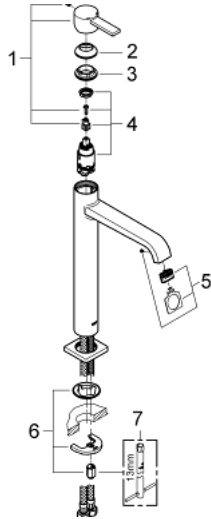

23 403 000 **ALLURE SINGLE-LEVER BASIN MIXER 1/2"**
XL-SIZE

PRODUCT DESCRIPTION

- Colour: chrome
- single hole installation
- metal lever
- for free-standing basins
- GROHE SilkMove 28 mm ceramic cartridge
- GROHE LongLife finish
- GROHE Water Saving 6.0 l/min. flow limiter
- GROHE FastFixation Plus installation system
- smooth body
- projection 180 mm
- flexible connection hoses
- temperature limiter
- min. recommended pressure 1.0 bar

23 403 000 **ALLURE SINGLE-LEVER BASIN MIXER 1/2"**
XL-SIZE

SELECT SPARE PART: , January 2013 – now

- 1: Lever (Spare part-nr. 46610000)
- 2: Shield (Spare part-nr. 46581000)
- 3: Fitting ring (Spare part-nr. 07419000)
- 4: Cartridge (Spare part-nr. 46580000)
- 5: Mousseur (Spare part-nr. 13220000)
- 6: Shank mounting kit (Spare part-nr. 46645000)
- 7: Mounting wrench (Spare part-nr. 19017000)*