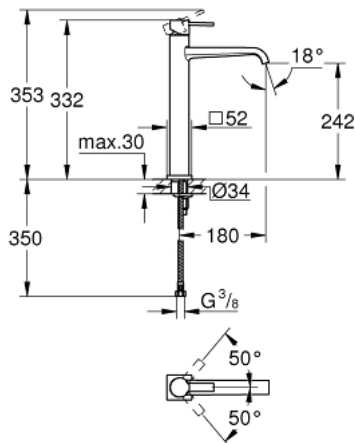

23 403 000 **ALLURE SINGLE-LEVER BASIN MIXER 1/2"**
XL-SIZE

PRODUCT DESCRIPTION

- Colour: chrome
- single hole installation
- metal lever
- for free-standing basins
- GROHE SilkMove 28 mm ceramic cartridge
- GROHE LongLife finish
- GROHE Water Saving 6.0 l/min. flow limiter
- GROHE FastFixation Plus installation system
- smooth body
- projection 180 mm
- flexible connection hoses
- temperature limiter
- min. recommended pressure 1.0 bar

23 403 000 **ALLURE SINGLE-LEVER BASIN MIXER 1/2"**
XL-SIZE

SELECT SPARE PART: , January 2013 – now

- 1: Lever (Spare part-nr. 46610000)
- 2: Shield (Spare part-nr. 46581000)
- 3: Fitting ring (Spare part-nr. 07419000)
- 4: Cartridge (Spare part-nr. 46580000)
- 5: Mousseur (Spare part-nr. 13220000)
- 6: Shank mounting kit (Spare part-nr. 46645000)
- 7: Mounting wrench (Spare part-nr. 19017000)*