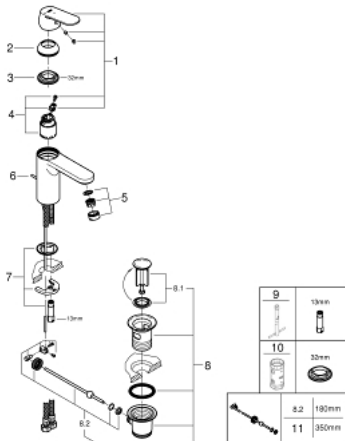

## 23 396 00E EUROSMART COSMOPOLITAN SINGLE-LEVER BASIN MIXER 1/2" M-SIZE

### PRODUCT DESCRIPTION

- Colour: chrome
- single hole installation
- metal lever
- GROHE SilkMove 35 mm ceramic cartridge
- EcoMode - cold water flow in mid-lever position saves energy
- adjustable flow rate limiter
- adjustable minimum flow rate approx. 2.5 l/min
- GROHE LongLife finish
- temperature limiter
- GROHE EcoJoy - less water, perfect flow
- maximum flow rate (at 3 bar): 5 l/min
- GROHE FastFixation installation system with centering support
- pop-up waste set 1 1/4"
- flexible connection hoses
- min. recommended pressure 1.0 bar

23 396 00E **EUROSMART COSMOPOLITAN SINGLE-LEVER BASIN MIXER 1/2"**  
**M-SIZE**

**SELECT SPARE PART:** , August 2017 – now

- 1: Lever (Spare part-nr. 46828000)
  - 2: Shield (Spare part-nr. 46492000)
  - 3: Screw coupling (Spare part-nr. 46460000)
  - 4: Cartridge (Spare part-nr. 46863000)
  - 5: Mousseur (Spare part-nr. 48159000)
  - 6: Pop-up rod (Spare part-nr. 46739000)
  - 7: Shank mounting kit (Spare part-nr. 46671000)
  - 8: Pop-up waste set 1 1/4" (Spare part-nr. 28910000)
  - 8.1: Plug (Spare part-nr. 07182000)
  - 8.2: Eccentric rod (Spare part-nr. 07052000)
  - 9: Mounting wrench (Spare part-nr. 19017000)\*
  - 10: Socket spanner (Spare part-nr. 19332000)\*
  - 11: Eccentric rod (Spare part-nr. 07341000)\*
- \* Optional accessories