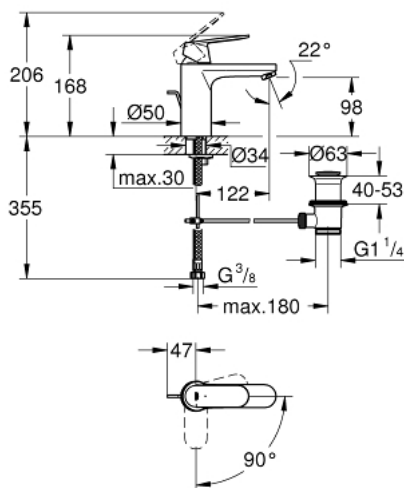

## 23 396 00E EUROSMART COSMOPOLITAN SINGLE-LEVER BASIN MIXER 1/2" M-SIZE

### PRODUCT DESCRIPTION

- Colour: chrome
- single hole installation
- metal lever
- GROHE SilkMove 35 mm ceramic cartridge
- EcoMode - cold water flow in mid-lever position saves energy
- adjustable flow rate limiter
- adjustable minimum flow rate approx. 2.5 l/min
- GROHE LongLife finish
- temperature limiter
- GROHE EcoJoy - less water, perfect flow
- maximum flow rate (at 3 bar): 5 l/min
- GROHE FastFixation installation system with centering support
- pop-up waste set 1 1/4"
- flexible connection hoses
- min. recommended pressure 1.0 bar

23 396 00E **EUROSMART COSMOPOLITAN SINGLE-LEVER BASIN MIXER 1/2"**  
**M-SIZE**

**SELECT SPARE PART:** , August 2017 – now

- 1: Lever (Spare part-nr. 46828000)
  - 2: Shield (Spare part-nr. 46492000)
  - 3: Screw coupling (Spare part-nr. 46460000)
  - 4: Cartridge (Spare part-nr. 46863000)
  - 5: Mousseur (Spare part-nr. 48159000)
  - 6: Pop-up rod (Spare part-nr. 46739000)
  - 7: Shank mounting kit (Spare part-nr. 46671000)
  - 8: Pop-up waste set 1 1/4" (Spare part-nr. 28910000)
  - 8.1: Plug (Spare part-nr. 07182000)
  - 8.2: Eccentric rod (Spare part-nr. 07052000)
  - 9: Mounting wrench (Spare part-nr. 19017000)\*
  - 10: Socket spanner (Spare part-nr. 19332000)\*
  - 11: Eccentric rod (Spare part-nr. 07341000)\*
- \* Optional accessories