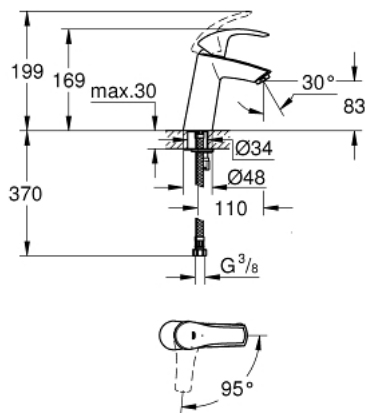

23 395 10E **EUROSMART SINGLE-LEVER BASIN MIXER 1/2"**
M-SIZE

PRODUCT DESCRIPTION

- Colour: chrome
- single hole installation
- metal lever
- GROHE SilkMove 28 mm ceramic cartridge
- EcoMode - cold water flow in mid-lever position saves energy
- with temperature limiter
- GROHE LongLife finish
- GROHE EcoJoy - less water, perfect flow
- maximum flow rate (at 3 bar): 5 l/min
- GROHE FastFixation installation system
- smooth body
- flexible connection hoses

23 395 10E **EUROSMART SINGLE-LEVER BASIN MIXER 1/2"**
M-SIZE

SELECT SPARE PART: , December 2012 – now

- 1: Lever (Spare part-nr. 46865000)
 - 2: Fitting ring (Spare part-nr. 46715000)
 - 3: Cartridge (Spare part-nr. 46580000)
 - 4: Mousseur (Spare part-nr. 48159000)
 - 5: Shank mounting kit (Spare part-nr. 46249000)
 - 6: Mounting wrench (Spare part-nr. 19017000)*
- * Optional accessories