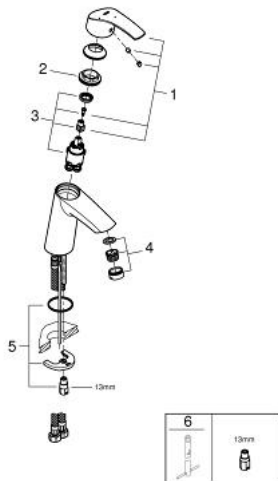

23 395 10E **EUROSMART SINGLE-LEVER BASIN MIXER 1/2"**
M-SIZE

PRODUCT DESCRIPTION

- Colour: chrome
- single hole installation
- metal lever
- GROHE SilkMove 28 mm ceramic cartridge
- EcoMode - cold water flow in mid-lever position saves energy
- with temperature limiter
- GROHE LongLife finish
- GROHE EcoJoy - less water, perfect flow
- maximum flow rate (at 3 bar): 5 l/min
- GROHE FastFixation installation system
- smooth body
- flexible connection hoses

23 395 10E **EUROSMART SINGLE-LEVER BASIN MIXER 1/2"**
M-SIZE

SELECT SPARE PART: , December 2012 – now

- 1: Lever (Spare part-nr. 46865000)
 - 2: Fitting ring (Spare part-nr. 46715000)
 - 3: Cartridge (Spare part-nr. 46580000)
 - 4: Mousseur (Spare part-nr. 48159000)
 - 5: Shank mounting kit (Spare part-nr. 46249000)
 - 6: Mounting wrench (Spare part-nr. 19017000)*
- * Optional accessories