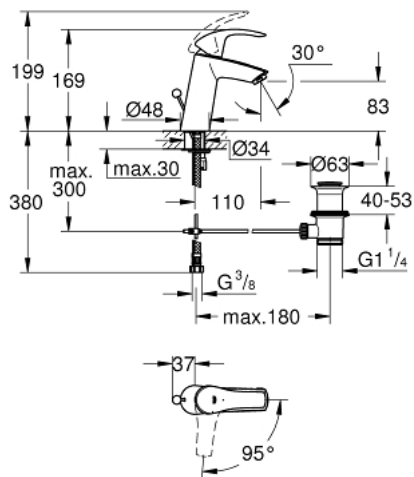

23 393 10E EUROSMART SINGLE-LEVER BASIN MIXER 1/2" M-SIZE

PRODUCT DESCRIPTION

- Colour: chrome
- single hole installation
- metal lever
- GROHE SilkMove 28 mm ceramic cartridge
- EcoMode - cold water flow in mid-lever position saves energy
- with temperature limiter
- GROHE LongLife finish
- GROHE EcoJoy - less water, perfect flow
- maximum flow rate (at 3 bar): 5 l/min
- GROHE FastFixation installation system
- pop-up waste set 1 1/4"
- flexible connection hoses

23 393 10E EUROSMART SINGLE-LEVER BASIN MIXER 1/2" M-SIZE

SELECT SPARE PART: , December 2012 – now

- 1: Lever (Spare part-nr. 46865000)
- 2: Fitting ring (Spare part-nr. 46715000)
- 3: Cartridge (Spare part-nr. 46580000)
- 4: Mousseur (Spare part-nr. 48159000)
- 5: Pop-up rod (Spare part-nr. 06329000)
- 6: Shank mounting kit (Spare part-nr. 46249000)
- 7: Pop-up waste set 1 1/4" (Spare part-nr. 28910000)
- 7.1: Plug (Spare part-nr. 07182000)
- 7.2: Eccentric rod (Spare part-nr. 07052000)
- 8: Mounting wrench (Spare part-nr. 19017000)*
- 9: Eccentric rod (Spare part-nr. 07341000)*