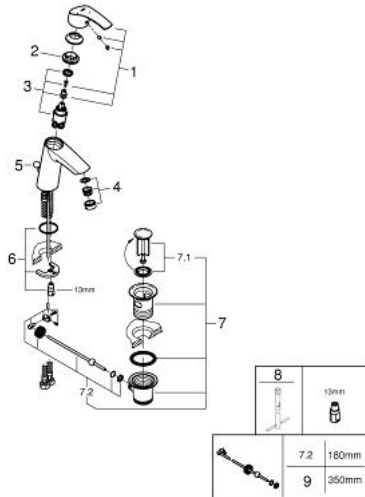

23 393 10E EUROSMART SINGLE-LEVER BASIN MIXER 1/2" M-SIZE

PRODUCT DESCRIPTION

- Colour: chrome
- single hole installation
- metal lever
- GROHE SilkMove 28 mm ceramic cartridge
- EcoMode - cold water flow in mid-lever position saves energy
- with temperature limiter
- GROHE LongLife finish
- GROHE EcoJoy - less water, perfect flow
- maximum flow rate (at 3 bar): 5 l/min
- GROHE FastFixation installation system
- pop-up waste set 1 1/4"
- flexible connection hoses

23 393 10E EUROSMART SINGLE-LEVER BASIN MIXER 1/2" M-SIZE

SELECT SPARE PART: , December 2012 – now

- 1: Lever (Spare part-nr. 46865000)
- 2: Fitting ring (Spare part-nr. 46715000)
- 3: Cartridge (Spare part-nr. 46580000)
- 4: Mousseur (Spare part-nr. 48159000)
- 5: Pop-up rod (Spare part-nr. 06329000)
- 6: Shank mounting kit (Spare part-nr. 46249000)
- 7: Pop-up waste set 1 1/4" (Spare part-nr. 28910000)
- 7.1: Plug (Spare part-nr. 07182000)
- 7.2: Eccentric rod (Spare part-nr. 07052000)
- 8: Mounting wrench (Spare part-nr. 19017000)*
- 9: Eccentric rod (Spare part-nr. 07341000)*