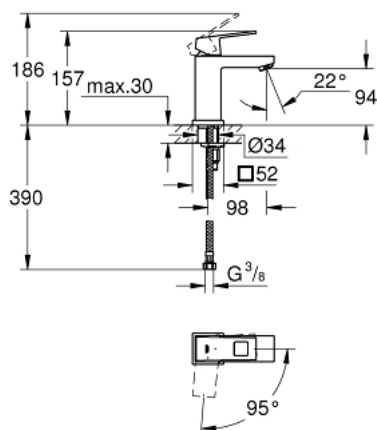

23 392 00E EUROCUBE SINGLE-LEVER BASIN MIXER S-SIZE

PRODUCT DESCRIPTION

- Colour: chrome
- single hole installation
- metal lever
- GROHE SilkMove 28 mm ceramic cartridge
- EcoMode - cold water flow in mid-lever position saves energy
- with temperature limiter
- GROHE LongLife finish
- GROHE EcoJoy - less water, perfect flow
- maximum flow rate (at 3 bar): 5 l/min
- GROHE FastFixation Plus rapid installation system
- smooth body
- flexible connection hoses

23 392 00E **EUROCUBE SINGLE-LEVER BASIN MIXER**
S-SIZE

SELECT SPARE PART: , December 2012 – now

- 1: Lever (Spare part-nr. 46866000)
- 2: Fitting ring (Spare part-nr. 46715000)
- 3: Cartridge (Spare part-nr. 46580000)
- 4: Flow straightener (Spare part-nr. 64450000)
- 5: Shank mounting kit (Spare part-nr. 46645000)
- 6: Mounting wrench (Spare part-nr. 19017000)*