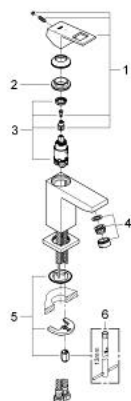

23 392 00E EUROCUBE SINGLE-LEVER BASIN MIXER S-SIZE

PRODUCT DESCRIPTION

- Colour: chrome
- single hole installation
- metal lever
- GROHE SilkMove 28 mm ceramic cartridge
- EcoMode - cold water flow in mid-lever position saves energy
- with temperature limiter
- GROHE LongLife finish
- GROHE EcoJoy - less water, perfect flow
- maximum flow rate (at 3 bar): 5 l/min
- GROHE FastFixation Plus rapid installation system
- smooth body
- flexible connection hoses

23 392 00E **EUROCUBE SINGLE-LEVER BASIN MIXER**
S-SIZE

SELECT SPARE PART: , December 2012 – now

- 1: Lever (Spare part-nr. 46866000)
- 2: Fitting ring (Spare part-nr. 46715000)
- 3: Cartridge (Spare part-nr. 46580000)
- 4: Flow straightener (Spare part-nr. 64450000)
- 5: Shank mounting kit (Spare part-nr. 46645000)
- 6: Mounting wrench (Spare part-nr. 19017000)*