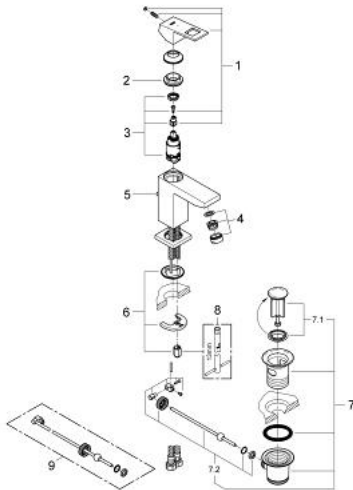

## 23 390 00E EUROCUBE SINGLE-LEVER BASIN MIXER S-SIZE

### PRODUCT DESCRIPTION

- Colour: chrome
- single hole installation
- metal lever
- GROHE SilkMove 28 mm ceramic cartridge
- EcoMode - cold water flow in mid-lever position saves energy
- with temperature limiter
- GROHE LongLife finish
- GROHE EcoJoy - less water, perfect flow
- maximum flow rate (at 3 bar): 5 l/min
- GROHE FastFixation Plus rapid installation system
- pop-up waste set 1 1/4"
- flexible connection hoses

## 23 390 00E EUROCUBE SINGLE-LEVER BASIN MIXER S-SIZE

**SELECT SPARE PART:** , December 2012 – now

- 1: Lever (Spare part-nr. 46866000)
  - 2: Fitting ring (Spare part-nr. 46715000)
  - 3: Cartridge (Spare part-nr. 46580000)
  - 4: Flow straightener (Spare part-nr. 64450000)
  - 5: Pop-up rod (Spare part-nr. 46787000)
  - 6: Shank mounting kit (Spare part-nr. 46645000)
  - 7: Pop-up waste set 1 1/4" (Spare part-nr. 28910000)
  - 7.1: Plug (Spare part-nr. 07182000)
  - 7.2: Eccentric rod (Spare part-nr. 07052000)
  - 8: Mounting wrench (Spare part-nr. 19017000)\*
  - 9: Eccentric rod (Spare part-nr. 07341000)\*
- \* Optional accessories