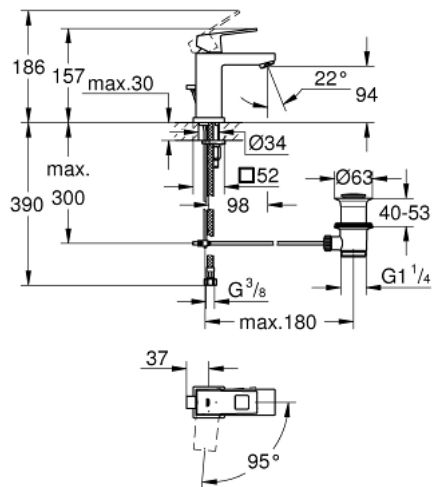

## 23 390 00E EUROCUBE SINGLE-LEVER BASIN MIXER S-SIZE

### PRODUCT DESCRIPTION

- Colour: chrome
- single hole installation
- metal lever
- GROHE SilkMove 28 mm ceramic cartridge
- EcoMode - cold water flow in mid-lever position saves energy
- with temperature limiter
- GROHE LongLife finish
- GROHE EcoJoy - less water, perfect flow
- maximum flow rate (at 3 bar): 5 l/min
- GROHE FastFixation Plus rapid installation system
- pop-up waste set 1 1/4"
- flexible connection hoses

## 23 390 00E EUROCUBE SINGLE-LEVER BASIN MIXER S-SIZE

**SELECT SPARE PART:** , December 2012 – now

- 1: Lever (Spare part-nr. 46866000)
  - 2: Fitting ring (Spare part-nr. 46715000)
  - 3: Cartridge (Spare part-nr. 46580000)
  - 4: Flow straightener (Spare part-nr. 64450000)
  - 5: Pop-up rod (Spare part-nr. 46787000)
  - 6: Shank mounting kit (Spare part-nr. 46645000)
  - 7: Pop-up waste set 1 1/4" (Spare part-nr. 28910000)
  - 7.1: Plug (Spare part-nr. 07182000)
  - 7.2: Eccentric rod (Spare part-nr. 07052000)
  - 8: Mounting wrench (Spare part-nr. 19017000)\*
  - 9: Eccentric rod (Spare part-nr. 07341000)\*
- \* Optional accessories