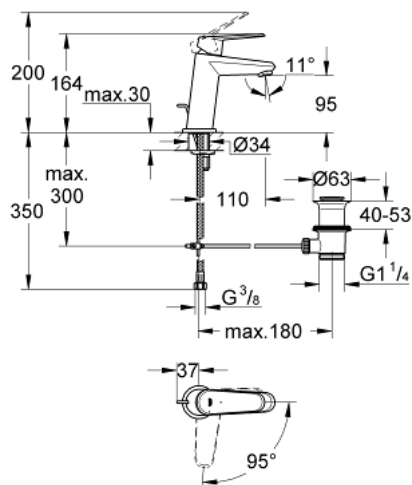

23 389 20E EURODISC COSMOPOLITAN SINGLE-LEVER BASIN MIXER S-SIZE

PRODUCT DESCRIPTION

- Colour: chrome
- single hole installation
- metal lever
- GROHE SilkMove 28 mm ceramic cartridge
- EcoMode - cold water flow in mid-lever position saves energy
- with temperature limiter
- GROHE LongLife finish
- GROHE EcoJoy - less water, perfect flow
- maximum flow rate (at 3 bar): 5 l/min
- GROHE FastFixation Plus rapid installation system
- pop-up waste set 1 1/4"
- flexible connection hoses
- min. recommended pressure 1.0 bar

23 389 20E EURODISC COSMOPOLITAN SINGLE-LEVER BASIN MIXER S-SIZE

SELECT SPARE PART: , December 2012 – now

- 1: Lever (Spare part-nr. 46867000)
- 2: Fitting ring (Spare part-nr. 46715000)
- 3: Cartridge (Spare part-nr. 46580000)
- 4: Pop-up rod (Spare part-nr. 46739000)
- 5: Flow straightener (Spare part-nr. 64450000)
- 6: Center ring (Spare part-nr. 46719000)
- 7: Base plate (Spare part-nr. 48165000)
- 8: Shank mounting kit (Spare part-nr. 46645000)
- 9: Pop-up waste set 1 1/4" (Spare part-nr. 28910000)
- 9.1: Plug (Spare part-nr. 07182000)
- 9.2: Eccentric rod (Spare part-nr. 07052000)
- 10: Mounting wrench (Spare part-nr. 19017000)*
- 11: Eccentric rod (Spare part-nr. 07341000)*