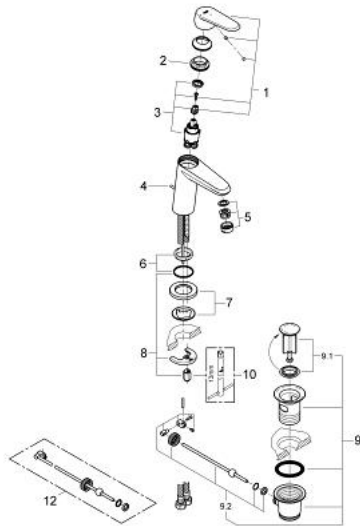

23 389 20E EURODISC COSMOPOLITAN SINGLE-LEVER BASIN MIXER S-SIZE

PRODUCT DESCRIPTION

- Colour: chrome
- single hole installation
- metal lever
- GROHE SilkMove 28 mm ceramic cartridge
- EcoMode - cold water flow in mid-lever position saves energy
- with temperature limiter
- GROHE LongLife finish
- GROHE EcoJoy - less water, perfect flow
- maximum flow rate (at 3 bar): 5 l/min
- GROHE FastFixation Plus rapid installation system
- pop-up waste set 1 1/4"
- flexible connection hoses
- min. recommended pressure 1.0 bar

23 389 20E EURODISC COSMOPOLITAN SINGLE-LEVER BASIN MIXER S-SIZE

SELECT SPARE PART: , December 2012 – now

- 1: Lever (Spare part-nr. 46867000)
- 2: Fitting ring (Spare part-nr. 46715000)
- 3: Cartridge (Spare part-nr. 46580000)
- 4: Pop-up rod (Spare part-nr. 46739000)
- 5: Flow straightener (Spare part-nr. 64450000)
- 6: Center ring (Spare part-nr. 46719000)
- 7: Base plate (Spare part-nr. 48165000)
- 8: Shank mounting kit (Spare part-nr. 46645000)
- 9: Pop-up waste set 1 1/4" (Spare part-nr. 28910000)
- 9.1: Plug (Spare part-nr. 07182000)
- 9.2: Eccentric rod (Spare part-nr. 07052000)
- 10: Mounting wrench (Spare part-nr. 19017000)*
- 11: Eccentric rod (Spare part-nr. 07341000)*