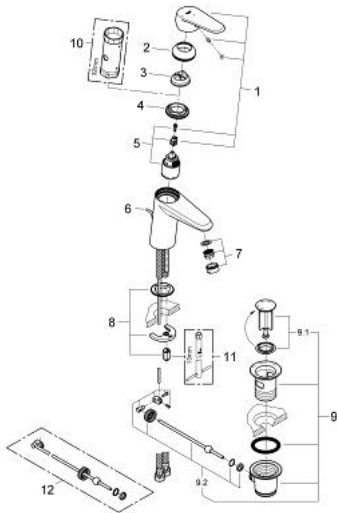

23 384 20E EURODISC COSMOPOLITAN SINGLE-LEVER BASIN MIXER S-SIZE

PRODUCT DESCRIPTION

- Colour: chrome
- single hole installation
- metal lever
- GROHE SilkMove 35 mm ceramic cartridge
- EcoMode - cold water flow in mid-lever position saves energy
- adjustable flow rate limiter
- adjustable minimum flow rate approx. 2.5 l/min
- temperature limiter
- GROHE LongLife finish
- GROHE EcoJoy - less water, perfect flow
- maximum flow rate (at 3 bar): 5 l/min
- GROHE FastFixation installation system with centering support
- pop-up waste set 1 1/4"
- flexible connection hoses

23 384 20E EURODISC COSMOPOLITAN SINGLE-LEVER BASIN MIXER S-SIZE

SELECT SPARE PART: , October 2012 – now

- 1: Lever (Spare part-nr. 46864000)
- 2: Shield (Spare part-nr. 46492000)
- 3: Temperature limiter (Spare part-nr. 46375000)
- 4: Screw coupling (Spare part-nr. 46460000)
- 5: Cartridge (Spare part-nr. 46863000)
- 6: Pop-up rod (Spare part-nr. 46739000)
- 7: Flow straightener (Spare part-nr. 64450000)
- 8: Shank mounting kit (Spare part-nr. 46645000)
- 9: Pop-up waste set 1 1/4" (Spare part-nr. 28910000)
- 9.1: Plug (Spare part-nr. 07182000)
- 9.2: Eccentric rod (Spare part-nr. 07052000)
- 10: Socket spanner (Spare part-nr. 19332000)*
- 11: Mounting wrench (Spare part-nr. 19017000)*
- 12: Eccentric rod (Spare part-nr. 07341000)*