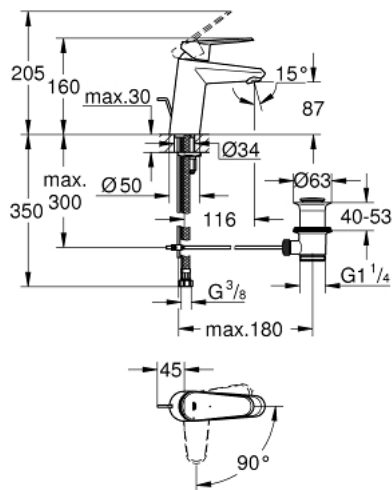

23 384 20E EURODISC COSMOPOLITAN SINGLE-LEVER BASIN MIXER S-SIZE

PRODUCT DESCRIPTION

- Colour: chrome
- single hole installation
- metal lever
- GROHE SilkMove 35 mm ceramic cartridge
- EcoMode - cold water flow in mid-lever position saves energy
- adjustable flow rate limiter
- adjustable minimum flow rate approx. 2.5 l/min
- temperature limiter
- GROHE LongLife finish
- GROHE EcoJoy - less water, perfect flow
- maximum flow rate (at 3 bar): 5 l/min
- GROHE FastFixation installation system with centering support
- pop-up waste set 1 1/4"
- flexible connection hoses

23 384 20E EURODISC COSMOPOLITAN SINGLE-LEVER BASIN MIXER S-SIZE

SELECT SPARE PART: , October 2012 – now

- 1: Lever (Spare part-nr. 46864000)
- 2: Shield (Spare part-nr. 46492000)
- 3: Temperature limiter (Spare part-nr. 46375000)
- 4: Screw coupling (Spare part-nr. 46460000)
- 5: Cartridge (Spare part-nr. 46863000)
- 6: Pop-up rod (Spare part-nr. 46739000)
- 7: Flow straightener (Spare part-nr. 64450000)
- 8: Shank mounting kit (Spare part-nr. 46645000)
- 9: Pop-up waste set 1 1/4" (Spare part-nr. 28910000)
- 9.1: Plug (Spare part-nr. 07182000)
- 9.2: Eccentric rod (Spare part-nr. 07052000)
- 10: Socket spanner (Spare part-nr. 19332000)*
- 11: Mounting wrench (Spare part-nr. 19017000)*
- 12: Eccentric rod (Spare part-nr. 07341000)*