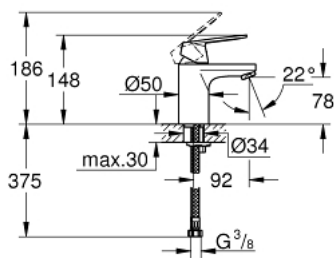

23 376 00E EUROSMART COSMOPOLITAN SINGLE-LEVER BASIN MIXER S-SIZE

PRODUCT DESCRIPTION

- Colour: chrome
- single hole installation
- metal lever
- GROHE SilkMove 35 mm ceramic cartridge
- EcoMode - cold water flow in mid-lever position saves energy
- adjustable flow rate limiter
- adjustable minimum flow rate approx. 2.5 l/min
- temperature limiter
- GROHE LongLife finish
- GROHE EcoJoy - less water, perfect flow
- maximum flow rate (at 3 bar): 5 l/min
- GROHE FastFixation installation system with centering support
- smooth body
- flexible connection hoses

23 376 00E EUROSMART COSMOPOLITAN SINGLE-LEVER BASIN MIXER S-SIZE

SELECT SPARE PART: , August 2017 – now

- 1: Lever (Spare part-nr. 46828000)
 - 2: Shield (Spare part-nr. 46492000)
 - 3: Screw coupling (Spare part-nr. 46460000)
 - 4: Cartridge (Spare part-nr. 46863000)
 - 5: Mousseur (Spare part-nr. 48159000)
 - 6: Shank mounting kit (Spare part-nr. 46671000)
 - 7: Mounting wrench (Spare part-nr. 19017000)*
 - 8: Socket spanner (Spare part-nr. 19332000)*
- * Optional accessories