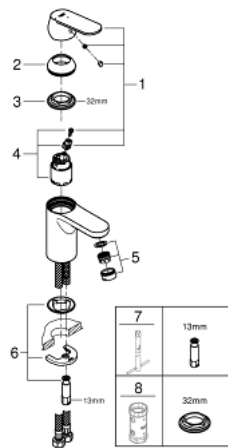

23 376 00E EUROSMART COSMOPOLITAN SINGLE-LEVER BASIN MIXER S-SIZE

PRODUCT DESCRIPTION

- Colour: chrome
- single hole installation
- metal lever
- GROHE SilkMove 35 mm ceramic cartridge
- EcoMode - cold water flow in mid-lever position saves energy
- adjustable flow rate limiter
- adjustable minimum flow rate approx. 2.5 l/min
- temperature limiter
- GROHE LongLife finish
- GROHE EcoJoy - less water, perfect flow
- maximum flow rate (at 3 bar): 5 l/min
- GROHE FastFixation installation system with centering support
- smooth body
- flexible connection hoses

23 376 00E EUROSMART COSMOPOLITAN SINGLE-LEVER BASIN MIXER S-SIZE

SELECT SPARE PART: , August 2017 – now

- 1: Lever (Spare part-nr. 46828000)
 - 2: Shield (Spare part-nr. 46492000)
 - 3: Screw coupling (Spare part-nr. 46460000)
 - 4: Cartridge (Spare part-nr. 46863000)
 - 5: Mousseur (Spare part-nr. 48159000)
 - 6: Shank mounting kit (Spare part-nr. 46671000)
 - 7: Mounting wrench (Spare part-nr. 19017000)*
 - 8: Socket spanner (Spare part-nr. 19332000)*
- * Optional accessories