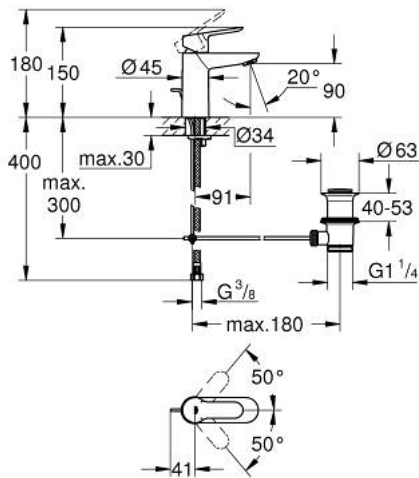

23 356 000 BAUEDGE SINGLE-LEVER BASIN MIXER S-SIZE

PRODUCT DESCRIPTION

- Colour: chrome
- single hole installation
- metal lever
- GROHE SmoothControl 28 mm ceramic cartridge
- GROHE LongLife finish
- GROHE EcoJoy - less water, perfect flow
- maximum flow rate (at 3 bar): 5 l/min
- rapid installation system
- metal pop up waste set
- flexible connection hoses

23 356 000 BAUEDGE SINGLE-LEVER BASIN MIXER S-SIZE

SELECT SPARE PART: , September 2012 – now

- 1: Lever (Spare part-nr. 46697000)
- 2: Cartridge (Spare part-nr. 46580000)
- 3: Pop-up rod (Spare part-nr. 46739000)
- 4: Mousseur (Spare part-nr. 48159000)
- 5: Shank mounting kit (Spare part-nr. 46249000)
- 6: Pop-up waste set 1 1/4" (Spare part-nr. 28910000)
- 6.1: Plug (Spare part-nr. 07182000)
- 6.2: Eccentric rod (Spare part-nr. 07052000)
- 7: Mounting wrench (Spare part-nr. 19017000)*
- 8: Eccentric rod (Spare part-nr. 07341000)*