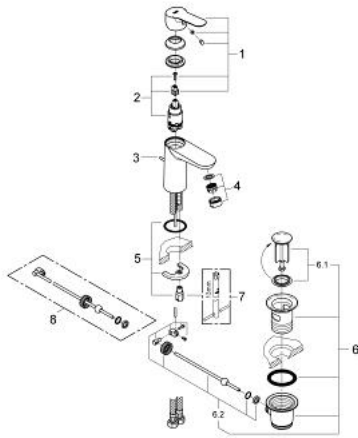

23 356 000 BAUEDGE SINGLE-LEVER BASIN MIXER S-SIZE

PRODUCT DESCRIPTION

- Colour: chrome
- single hole installation
- metal lever
- GROHE SmoothControl 28 mm ceramic cartridge
- GROHE LongLife finish
- GROHE EcoJoy - less water, perfect flow
- maximum flow rate (at 3 bar): 5 l/min
- rapid installation system
- metal pop up waste set
- flexible connection hoses

23 356 000 BAUEDGE SINGLE-LEVER BASIN MIXER S-SIZE

SELECT SPARE PART: , September 2012 – now

- 1: Lever (Spare part-nr. 46697000)
- 2: Cartridge (Spare part-nr. 46580000)
- 3: Pop-up rod (Spare part-nr. 46739000)
- 4: Mousseur (Spare part-nr. 48159000)
- 5: Shank mounting kit (Spare part-nr. 46249000)
- 6: Pop-up waste set 1 1/4" (Spare part-nr. 28910000)
- 6.1: Plug (Spare part-nr. 07182000)
- 6.2: Eccentric rod (Spare part-nr. 07052000)
- 7: Mounting wrench (Spare part-nr. 19017000)*
- 8: Eccentric rod (Spare part-nr. 07341000)*