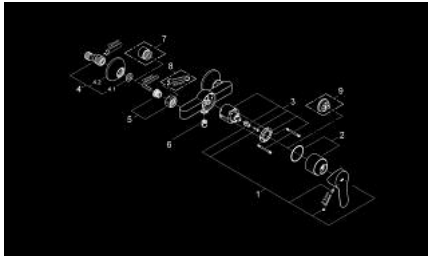

23 333 000 BAUEDGE SINGLE-LEVER SHOWER MIXER

PRODUCT DESCRIPTION

- Colour: chrome
- wall mounted
- metal lever
- GROHE SmoothControl 46 mm ceramic cartridge
- GROHE LongLife finish
- adjustable flow rate limiter
- shower bottom outlet 1/2" with integrated non return-valve
- S-unions
- metal wall escutcheon
- protected against backflow
- optional temperature limiter ref. no. 46 375 000

23 333 000 BAUEDGE SINGLE-LEVER SHOWER MIXER

SELECT SPARE PART: , September 2012 – now

- 1: Lever (Spare part-nr. 46698000)
- 2: Shield (Spare part-nr. 46584000)
- 3: Cartridge (Spare part-nr. 46048000)
- 4: S-union (Spare part-nr. 12075000)
- 4.1: Ball seal dia. 9x6.8 mm (Spare part-nr. 0138600M)
- 4.2: Escutcheon (Spare part-nr. 0221000M)
- 5: Screw joint (Spare part-nr. 45044000)
- 6: Non-return valve (Spare part-nr. 08565000)
- 7: Extension 3/4", 20 mm (Spare part-nr. 0713000M)*
- 8: Special spanner (Spare part-nr. 19377000)*
- 9: Temperature limiter (Spare part-nr. 46375000)*