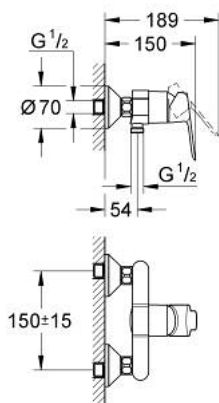

23 333 000 BAUEDGE SINGLE-LEVER SHOWER MIXER

PRODUCT DESCRIPTION

- Colour: chrome
- wall mounted
- metal lever
- GROHE SmoothControl 46 mm ceramic cartridge
- GROHE LongLife finish
- adjustable flow rate limiter
- shower bottom outlet 1/2" with integrated non return-valve
- S-unions
- metal wall escutcheon
- protected against backflow
- optional temperature limiter ref. no. 46 375 000

23 333 000 BAUEDGE SINGLE-LEVER SHOWER MIXER

SELECT SPARE PART: , September 2012 – now

- 1: Lever (Spare part-nr. 46698000)
- 2: Shield (Spare part-nr. 46584000)
- 3: Cartridge (Spare part-nr. 46048000)
- 4: S-union (Spare part-nr. 12075000)
- 4.1: Ball seal dia. 9x6.8 mm (Spare part-nr. 0138600M)
- 4.2: Escutcheon (Spare part-nr. 0221000M)
- 5: Screw joint (Spare part-nr. 45044000)
- 6: Non-return valve (Spare part-nr. 08565000)
- 7: Extension 3/4", 20 mm (Spare part-nr. 0713000M)*
- 8: Special spanner (Spare part-nr. 19377000)*
- 9: Temperature limiter (Spare part-nr. 46375000)*