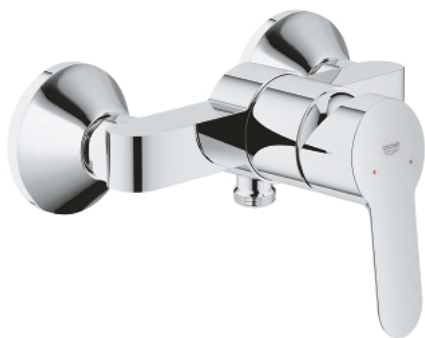

23 333 000 BAUEDGE SINGLE-LEVER SHOWER MIXER

PRODUCT DESCRIPTION

- Colour: chrome
- wall mounted
- metal lever
- GROHE SmoothControl 46 mm ceramic cartridge
- GROHE LongLife finish
- adjustable flow rate limiter
- shower bottom outlet 1/2" with integrated non return-valve
- S-unions
- metal wall escutcheon
- protected against backflow
- optional temperature limiter ref. no. 46 375 000

23 333 000 BAUEDGE SINGLE-LEVER SHOWER MIXER

SELECT SPARE PART: , September 2012 – now

- 1: Lever (Spare part-nr. 46698000)
- 2: Shield (Spare part-nr. 46584000)
- 3: Cartridge (Spare part-nr. 46048000)
- 4: S-union (Spare part-nr. 12075000)
- 4.1: Ball seal dia. 9x6.8 mm (Spare part-nr. 0138600M)
- 4.2: Escutcheon (Spare part-nr. 0221000M)
- 5: Screw joint (Spare part-nr. 45044000)
- 6: Non-return valve (Spare part-nr. 08565000)
- 7: Extension 3/4", 20 mm (Spare part-nr. 0713000M)*
- 8: Special spanner (Spare part-nr. 19377000)*
- 9: Temperature limiter (Spare part-nr. 46375000)*