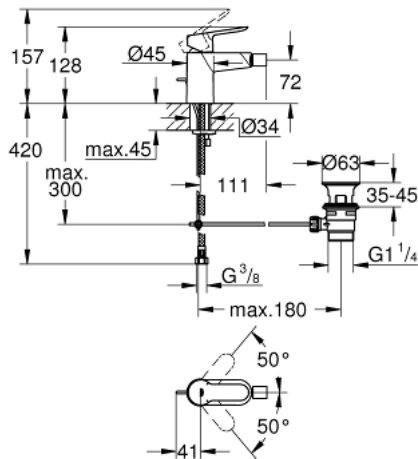

23 331 000 BAUEDGE SINGLE-LEVER BIDET MIXER

PRODUCT DESCRIPTION

- Colour: chrome
- single hole installation
- metal lever
- GROHE SmoothControl 28 mm ceramic cartridge
- GROHE LongLife finish
- GROHE EcoJoy - less water, perfect flow
- maximum flow rate (at 3 bar): 5 l/min
- rapid installation system
- with ball joint
- pop-up waste set 1 1/4"
- flexible connection hoses

23 331 000 BAUEDGE SINGLE-LEVER BIDET MIXER

SELECT SPARE PART: , September 2012 – now

- 1: Lever (Spare part-nr. 46697000)
- 2: Cartridge (Spare part-nr. 46580000)
- 3: Pop-up rod (Spare part-nr. 46739000)
- 4: Mousseur (Spare part-nr. 13998000)
- 5: Shank mounting kit (Spare part-nr. 46249000)
- 6: Pop-up waste set 1 1/4" (Spare part-nr. 28910000)
- 6.1: Plug (Spare part-nr. 07182000)
- 6.2: Eccentric rod (Spare part-nr. 07052000)
- 7: Mounting wrench (Spare part-nr. 19017000)*
- 8: Eccentric rod (Spare part-nr. 07341000)*