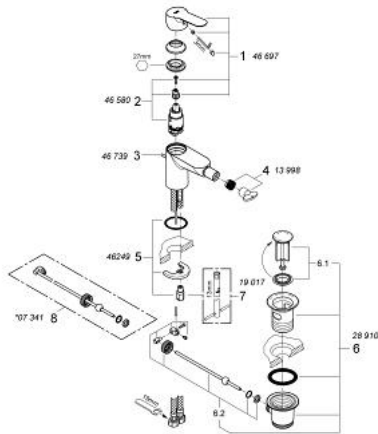

23 331 000 BAUEDGE SINGLE-LEVER BIDET MIXER

PRODUCT DESCRIPTION

- Colour: chrome
- single hole installation
- metal lever
- GROHE SmoothControl 28 mm ceramic cartridge
- GROHE LongLife finish
- GROHE EcoJoy - less water, perfect flow
- maximum flow rate (at 3 bar): 5 l/min
- rapid installation system
- with ball joint
- pop-up waste set 1 1/4"
- flexible connection hoses

23 331 000 BAUEDGE SINGLE-LEVER BIDET MIXER

SELECT SPARE PART: , September 2012 – now

- 1: Lever (Spare part-nr. 46697000)
- 2: Cartridge (Spare part-nr. 46580000)
- 3: Pop-up rod (Spare part-nr. 46739000)
- 4: Mousseur (Spare part-nr. 13998000)
- 5: Shank mounting kit (Spare part-nr. 46249000)
- 6: Pop-up waste set 1 1/4" (Spare part-nr. 28910000)
- 6.1: Plug (Spare part-nr. 07182000)
- 6.2: Eccentric rod (Spare part-nr. 07052000)
- 7: Mounting wrench (Spare part-nr. 19017000)*
- 8: Eccentric rod (Spare part-nr. 07341000)*