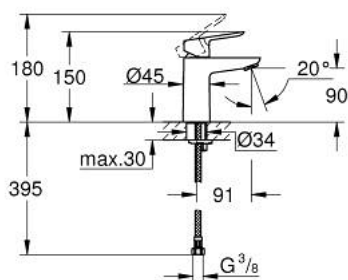

## 23 330 000 BAUEDGE SINGLE-LEVER BASIN MIXER S-SIZE

### PRODUCT DESCRIPTION

- Colour: chrome
- single hole installation
- metal lever
- GROHE SmoothControl 28 mm ceramic cartridge
- GROHE LongLife finish
- GROHE EcoJoy - less water, perfect flow
- maximum flow rate (at 3 bar): 5 l/min
- rapid installation system
- smooth body
- flexible connection hoses

23 330 000 **BAUEDGE SINGLE-LEVER BASIN MIXER**  
**S-SIZE**

**SELECT SPARE PART:** , July 2016 – now

- 1: Lever (Spare part-nr. 46697000)
  - 2: Fitting ring (Spare part-nr. 46715000)
  - 3: Cartridge (Spare part-nr. 46580000)
  - 4: Mousseur (Spare part-nr. 48159000)
  - 5: Shank mounting kit (Spare part-nr. 46249000)
  - 6: Mounting wrench (Spare part-nr. 19017000)\*
- \* Optional accessories