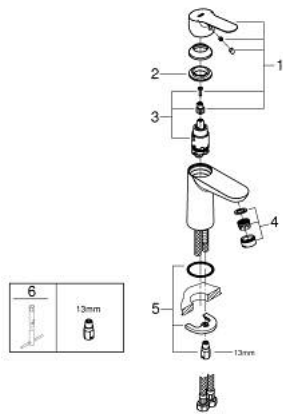

## 23 330 000 BAUEDGE SINGLE-LEVER BASIN MIXER S-SIZE

### PRODUCT DESCRIPTION

- Colour: chrome
- single hole installation
- metal lever
- GROHE SmoothControl 28 mm ceramic cartridge
- GROHE LongLife finish
- GROHE EcoJoy - less water, perfect flow
- maximum flow rate (at 3 bar): 5 l/min
- rapid installation system
- smooth body
- flexible connection hoses

23 330 000 **BAUEDGE SINGLE-LEVER BASIN MIXER**  
**S-SIZE**

**SELECT SPARE PART:** , July 2016 – now

- 1: Lever (Spare part-nr. 46697000)
  - 2: Fitting ring (Spare part-nr. 46715000)
  - 3: Cartridge (Spare part-nr. 46580000)
  - 4: Mousseur (Spare part-nr. 48159000)
  - 5: Shank mounting kit (Spare part-nr. 46249000)
  - 6: Mounting wrench (Spare part-nr. 19017000)\*
- \* Optional accessories