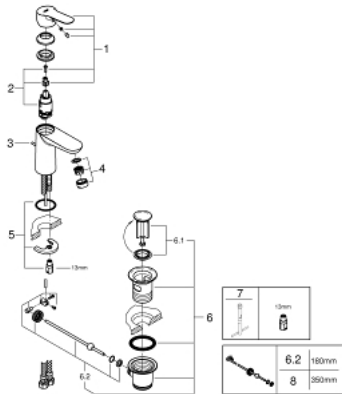

## 23 328 000 BAUEDGE SINGLE-LEVER BASIN MIXER S-SIZE

### PRODUCT DESCRIPTION

- Colour: chrome
- single hole installation
- metal lever
- GROHE SmoothControl 28 mm ceramic cartridge
- GROHE LongLife finish
- GROHE EcoJoy - less water, perfect flow
- maximum flow rate (at 3 bar): 5 l/min
- rapid installation system
- plastic pop-up waste set 1 1/4"
- flexible connection hoses

## 23 328 000 BAUEDGE SINGLE-LEVER BASIN MIXER S-SIZE

**SELECT SPARE PART:** , September 2012 – now

- 1: Lever (Spare part-nr. 46697000)
- 2: Cartridge (Spare part-nr. 46580000)
- 3: Pop-up rod (Spare part-nr. 46739000)
- 4: Mousseur (Spare part-nr. 48159000)
- 5: Shank mounting kit (Spare part-nr. 46249000)
- 6: Pop-up waste set 1 1/4" (Spare part-nr. 28910000)
- 6.1: Plug (Spare part-nr. 07182000)
- 6.2: Eccentric rod (Spare part-nr. 07052000)
- 7: Mounting wrench (Spare part-nr. 19017000)\*
- 8: Eccentric rod (Spare part-nr. 07341000)\*