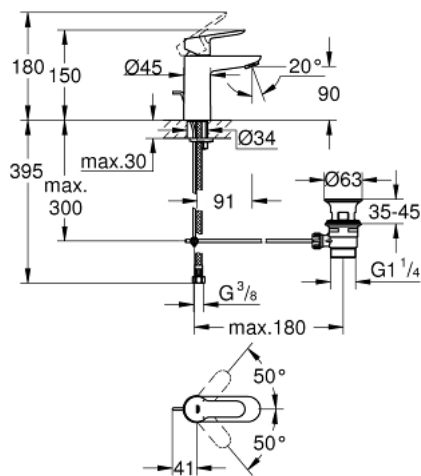

## 23 328 000 BAUEDGE SINGLE-LEVER BASIN MIXER S-SIZE

### PRODUCT DESCRIPTION

- Colour: chrome
- single hole installation
- metal lever
- GROHE SmoothControl 28 mm ceramic cartridge
- GROHE LongLife finish
- GROHE EcoJoy - less water, perfect flow
- maximum flow rate (at 3 bar): 5 l/min
- rapid installation system
- plastic pop-up waste set 1 1/4"
- flexible connection hoses

## 23 328 000 BAUEDGE SINGLE-LEVER BASIN MIXER S-SIZE

**SELECT SPARE PART:** , September 2012 – now

- 1: Lever (Spare part-nr. 46697000)
- 2: Cartridge (Spare part-nr. 46580000)
- 3: Pop-up rod (Spare part-nr. 46739000)
- 4: Mousseur (Spare part-nr. 48159000)
- 5: Shank mounting kit (Spare part-nr. 46249000)
- 6: Pop-up waste set 1 1/4" (Spare part-nr. 28910000)
- 6.1: Plug (Spare part-nr. 07182000)
- 6.2: Eccentric rod (Spare part-nr. 07052000)
- 7: Mounting wrench (Spare part-nr. 19017000)\*
- 8: Eccentric rod (Spare part-nr. 07341000)\*