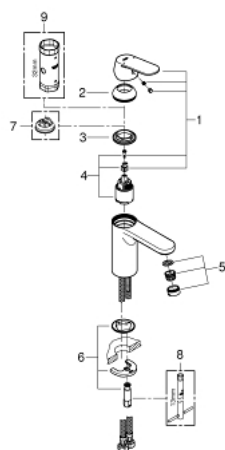

23 327 00M **EUROSMART COSMOPOLITAN SINGLE-LEVER BASIN MIXER 1/2"**
M-SIZE

PRODUCT DESCRIPTION

- Colour: chrome
- single hole installation
- metal lever
- GROHE SilkMove 35 mm ceramic cartridge
- adjustable flow rate limiter
- GROHE LongLife finish
- GROHE EcoJoy mousseur 5.7 l/min
- GROHE FastFixation installation system
- smooth body
- flexible connection hoses
- min. recommended pressure 1.0 bar
- optional temperature limiter ref. no. 46 375 000
- sales unit 15 pieces
- without individual packaging

23 327 00M **EUROSMART COSMOPOLITAN SINGLE-LEVER BASIN MIXER 1/2"**
M-SIZE

SELECT SPARE PART: , February 2018 – now

- 1: Lever (Spare part-nr. 46681000)
 - 2: Shield (Spare part-nr. 46492000)
 - 3: Screw coupling (Spare part-nr. 46460000)
 - 4: Cartridge (Spare part-nr. 46374000)
 - 5: Mousseur (Spare part-nr. 48159000)
 - 6: Shank mounting kit (Spare part-nr. 46671000)
 - 7: Temperature limiter (Spare part-nr. 46375000)*
 - 8: Mounting wrench (Spare part-nr. 19017000)*
 - 9: Socket spanner (Spare part-nr. 19332000)*
- * Optional accessories