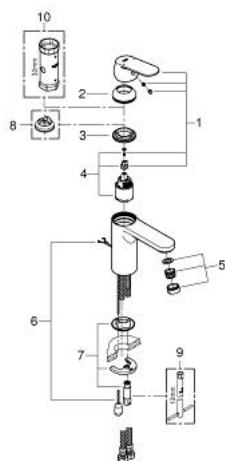

23 326 000 **EUROSMART COSMOPOLITAN SINGLE-LEVER BASIN MIXER 1/2"**  
**M-SIZE**

**PRODUCT DESCRIPTION**

- Colour: chrome
- single hole installation
- metal lever
- GROHE SilkMove 35 mm ceramic cartridge
- GROHE LongLife finish
- GROHE EcoJoy - less water, perfect flow
- maximum flow rate (at 3 bar): 5 l/min
- GROHE FastFixation installation system
- retractable chain
- flexible connection hoses
- optional temperature limiter ref. no. 46 375 000

## 23 326 000 EUROSMART COSMOPOLITAN SINGLE-LEVER BASIN MIXER 1/2" M-SIZE

**SELECT SPARE PART:** , September 2012 – now

- 1: Lever (Spare part-nr. 46681000)
- 2: Shield (Spare part-nr. 46492000)
- 3: Screw coupling (Spare part-nr. 46460000)
- 4: Cartridge (Spare part-nr. 46374000)
- 5: Mousseur (Spare part-nr. 48159000)
- 6: Chain support (Spare part-nr. 06815000)
- 7: Shank mounting kit (Spare part-nr. 46671000)
- 8: Temperature limiter (Spare part-nr. 46375000)\*
- 9: Mounting wrench (Spare part-nr. 19017000)\*
- 10: Socket spanner (Spare part-nr. 19332000)\*