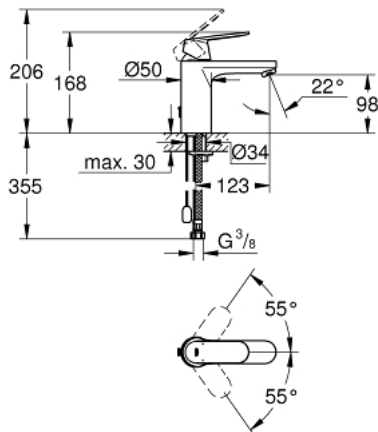

23 326 000 **EUROSMART COSMOPOLITAN SINGLE-LEVER BASIN MIXER 1/2"**  
**M-SIZE**

**PRODUCT DESCRIPTION**

- Colour: chrome
- single hole installation
- metal lever
- GROHE SilkMove 35 mm ceramic cartridge
- GROHE LongLife finish
- GROHE EcoJoy - less water, perfect flow
- maximum flow rate (at 3 bar): 5 l/min
- GROHE FastFixation installation system
- retractable chain
- flexible connection hoses
- optional temperature limiter ref. no. 46 375 000

## 23 326 000 EUROSMART COSMOPOLITAN SINGLE-LEVER BASIN MIXER 1/2" M-SIZE

**SELECT SPARE PART:** , September 2012 – now

- 1: Lever (Spare part-nr. 46681000)
- 2: Shield (Spare part-nr. 46492000)
- 3: Screw coupling (Spare part-nr. 46460000)
- 4: Cartridge (Spare part-nr. 46374000)
- 5: Mousseur (Spare part-nr. 48159000)
- 6: Chain support (Spare part-nr. 06815000)
- 7: Shank mounting kit (Spare part-nr. 46671000)
- 8: Temperature limiter (Spare part-nr. 46375000)\*
- 9: Mounting wrench (Spare part-nr. 19017000)\*
- 10: Socket spanner (Spare part-nr. 19332000)\*