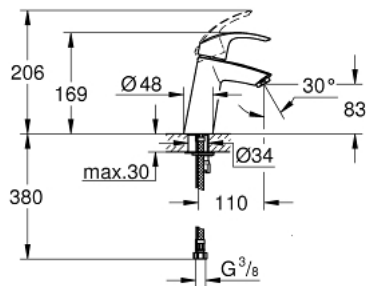

23 324 001 **EUROSMART SINGLE-LEVER BASIN MIXER 1/2"**  
**M-SIZE**

**PRODUCT DESCRIPTION**

- Colour: chrome
- single hole installation
- metal lever
- GROHE SilkMove 28 mm ceramic cartridge
- with temperature limiter
- GROHE LongLife finish
- GROHE EcoJoy - less water, perfect flow
- maximum flow rate (at 3 bar): 5 l/min
- GROHE FastFixation installation system
- smooth body
- flexible connection hoses

23 324 001 **EUROSMART SINGLE-LEVER BASIN MIXER 1/2"**  
**M-SIZE**

**SELECT SPARE PART:** , September 2012 – now

- 1: Lever (Spare part-nr. 46859000)
  - 2: Fitting ring (Spare part-nr. 46715000)
  - 3: Cartridge (Spare part-nr. 46580000)
  - 4: Mousseur (Spare part-nr. 48159000)
  - 5: Shank mounting kit (Spare part-nr. 46249000)
  - 6: Mounting wrench (Spare part-nr. 19017000)\*
- \* Optional accessories