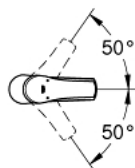

23 324 001 **EUROSMART SINGLE-LEVER BASIN MIXER 1/2"**  
**M-SIZE**

**PRODUCT DESCRIPTION**

- Colour: chrome
- single hole installation
- metal lever
- GROHE SilkMove 28 mm ceramic cartridge
- with temperature limiter
- GROHE LongLife finish
- GROHE EcoJoy - less water, perfect flow
- maximum flow rate (at 3 bar): 5 l/min
- GROHE FastFixation installation system
- smooth body
- flexible connection hoses

23 324 001 **EUROSMART SINGLE-LEVER BASIN MIXER 1/2"**  
**M-SIZE**

**SELECT SPARE PART:** , September 2012 – now

- 1: Lever (Spare part-nr. 46859000)
  - 2: Fitting ring (Spare part-nr. 46715000)
  - 3: Cartridge (Spare part-nr. 46580000)
  - 4: Mousseur (Spare part-nr. 48159000)
  - 5: Shank mounting kit (Spare part-nr. 46249000)
  - 6: Mounting wrench (Spare part-nr. 19017000)\*
- \* Optional accessories