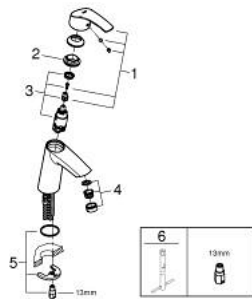

23 324 001 **EUROSMART SINGLE-LEVER BASIN MIXER 1/2"**  
**M-SIZE**

**PRODUCT DESCRIPTION**

- Colour: chrome
- single hole installation
- metal lever
- GROHE SilkMove 28 mm ceramic cartridge
- with temperature limiter
- GROHE LongLife finish
- GROHE EcoJoy - less water, perfect flow
- maximum flow rate (at 3 bar): 5 l/min
- GROHE FastFixation installation system
- smooth body
- flexible connection hoses

23 324 001 **EUROSMART SINGLE-LEVER BASIN MIXER 1/2"**  
**M-SIZE**

**SELECT SPARE PART:** , September 2012 – now

- 1: Lever (Spare part-nr. 46859000)
  - 2: Fitting ring (Spare part-nr. 46715000)
  - 3: Cartridge (Spare part-nr. 46580000)
  - 4: Mousseur (Spare part-nr. 48159000)
  - 5: Shank mounting kit (Spare part-nr. 46249000)
  - 6: Mounting wrench (Spare part-nr. 19017000)\*
- \* Optional accessories