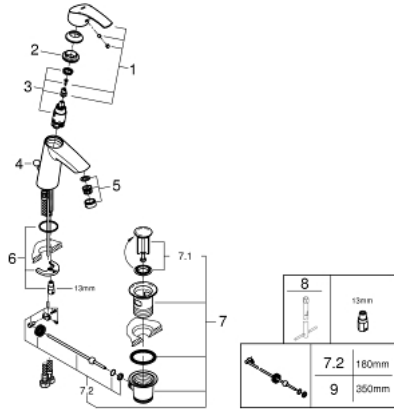

23 322 001 **EUROSMART SINGLE-LEVER BASIN MIXER 1/2"**
M-SIZE

PRODUCT DESCRIPTION

- Colour: chrome
- single hole installation
- metal lever
- GROHE SilkMove 28 mm ceramic cartridge
- with temperature limiter
- GROHE LongLife finish
- GROHE EcoJoy - less water, perfect flow
- maximum flow rate (at 3 bar): 5 l/min
- GROHE FastFixation installation system
- pop-up waste set 1 1/4"
- flexible connection hoses

23 322 001 **EUROSMART SINGLE-LEVER BASIN MIXER 1/2"**
M-SIZE

SELECT SPARE PART: , April 2016 – now

- 1: Lever (Spare part-nr. 46859000)
 - 2: Fitting ring (Spare part-nr. 46715000)
 - 3: Cartridge (Spare part-nr. 46580000)
 - 4: Pop-up rod (Spare part-nr. 06329000)
 - 5: Mousseur (Spare part-nr. 48159000)
 - 6: Shank mounting kit (Spare part-nr. 46249000)
 - 7: Pop-up waste set 1 1/4" (Spare part-nr. 28910000)
 - 7.1: Plug (Spare part-nr. 07182000)
 - 7.2: Eccentric rod (Spare part-nr. 07052000)
 - 8: Mounting wrench (Spare part-nr. 19017000)*
 - 9: Eccentric rod (Spare part-nr. 07341000)*
- * Optional accessories