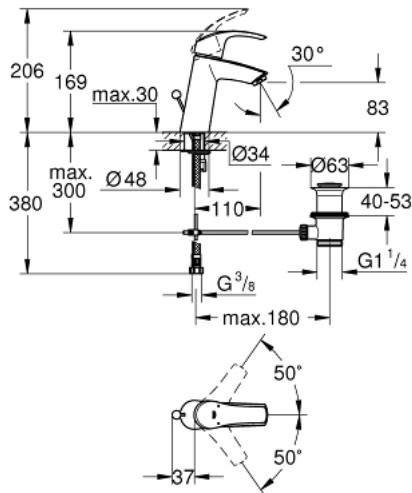

23 322 001 **EUROSMART SINGLE-LEVER BASIN MIXER 1/2"**
M-SIZE

PRODUCT DESCRIPTION

- Colour: chrome
- single hole installation
- metal lever
- GROHE SilkMove 28 mm ceramic cartridge
- with temperature limiter
- GROHE LongLife finish
- GROHE EcoJoy - less water, perfect flow
- maximum flow rate (at 3 bar): 5 l/min
- GROHE FastFixation installation system
- pop-up waste set 1 1/4"
- flexible connection hoses

23 322 001 **EUROSMART SINGLE-LEVER BASIN MIXER 1/2"**
M-SIZE

SELECT SPARE PART: , April 2016 – now

- 1: Lever (Spare part-nr. 46859000)
 - 2: Fitting ring (Spare part-nr. 46715000)
 - 3: Cartridge (Spare part-nr. 46580000)
 - 4: Pop-up rod (Spare part-nr. 06329000)
 - 5: Mousseur (Spare part-nr. 48159000)
 - 6: Shank mounting kit (Spare part-nr. 46249000)
 - 7: Pop-up waste set 1 1/4" (Spare part-nr. 28910000)
 - 7.1: Plug (Spare part-nr. 07182000)
 - 7.2: Eccentric rod (Spare part-nr. 07052000)
 - 8: Mounting wrench (Spare part-nr. 19017000)*
 - 9: Eccentric rod (Spare part-nr. 07341000)*
- * Optional accessories