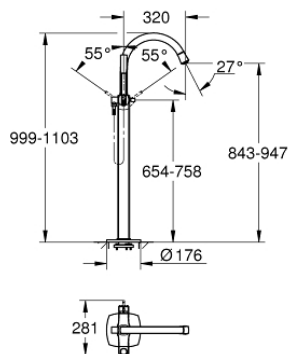

23 318 IG0 GRANDERA SINGLE-LEVER BATH MIXER 1/2" FLOOR MOUNTED

PRODUCT DESCRIPTION

- Colour: chrome/gold
- for use with rough-in set 45 984 or 29 038 000
- without roughing-in set
- GROHE SilkMove 46 mm ceramic cartridge
- GROHE LongLife finish
- automatic diverter: bath/shower
- spout with mousseur
- projection 320 mm
- integrated non-return valves in the shower outlet 1/2"
- with shower holder
- Grandera hand shower 7,6 l
- Silverflex shower hose 1250 mm
- protected against backflow
- min. recommended pressure 1.0 bar

23 318 IG0 GRANDERA SINGLE-LEVER BATH MIXER 1/2" FLOOR MOUNTED

SELECT SPARE PART: , May 2018 – now

- 1: Lever (Spare part-nr. 46833IG0)
- 2: Cartridge (Spare part-nr. 46048000)
- 3: Sistra (Spare part-nr. 13907G00)
- 4: Dirt strainer (Spare part-nr. 0700200M)
- 5: Diverter knob (Spare part-nr. 48217G00)
- 6: Diverter (Spare part-nr. 65655000)
- 7: Non-return valve (Spare part-nr. 08565000)
- 8: Fixing set (Spare part-nr. 48003000)
- 9: Temperature limiter (Spare part-nr. 46375000)*