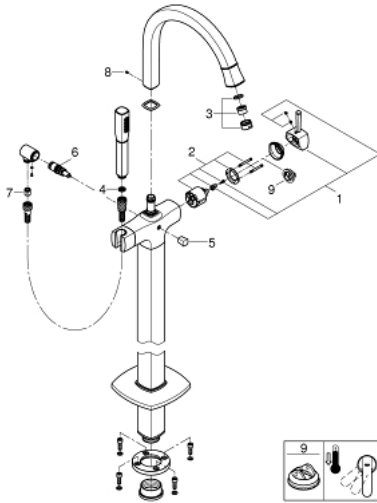

23 318 IG0 GRANDERA SINGLE-LEVER BATH MIXER 1/2" FLOOR MOUNTED

PRODUCT DESCRIPTION

- Colour: chrome/gold
- for use with rough-in set 45 984 or 29 038 000
- without roughing-in set
- GROHE SilkMove 46 mm ceramic cartridge
- GROHE LongLife finish
- automatic diverter: bath/shower
- spout with mousseur
- projection 320 mm
- integrated non-return valves in the shower outlet 1/2"
- with shower holder
- Grandera hand shower 7,6 l
- Silverflex shower hose 1250 mm
- protected against backflow
- min. recommended pressure 1.0 bar

23 318 IG0 GRANDERA SINGLE-LEVER BATH MIXER 1/2" FLOOR MOUNTED

SELECT SPARE PART: , May 2018 – now

- 1: Lever (Spare part-nr. 46833IG0)
- 2: Cartridge (Spare part-nr. 46048000)
- 3: Sistra (Spare part-nr. 13907G00)
- 4: Dirt strainer (Spare part-nr. 0700200M)
- 5: Diverter knob (Spare part-nr. 48217G00)
- 6: Diverter (Spare part-nr. 65655000)
- 7: Non-return valve (Spare part-nr. 08565000)
- 8: Fixing set (Spare part-nr. 48003000)
- 9: Temperature limiter (Spare part-nr. 46375000)*