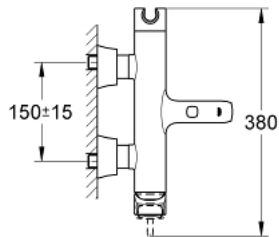

## 23 317 000 GRANDERA SINGLE-LEVER BATH/SHOWER MIXER

### PRODUCT DESCRIPTION

- Colour: chrome
- wall mounted
- GROHE SilkMove 46 mm ceramic cartridge
- GROHE LongLife finish
- adjustable flow rate limiter
- integrated hand shower holder
- automatic diverter: bath/shower
- mousseur
- integrated non-return valve in the shower outlet 1/2"
- covered S-unions
- protected against backflow
- min. recommended pressure 1.0 bar

## 23 317 000 GRANDERA SINGLE-LEVER BATH/SHOWER MIXER

**SELECT SPARE PART:** , October 2018 – now

- 1: Lever (Spare part-nr. 46833000)
- 2: Cartridge (Spare part-nr. 46048000)
- 3: S-union, exposed (Spare part-nr. 46861000)
- 4: Screw joint (Spare part-nr. 45044000)
- 5: Diverter knob (Spare part-nr. 48217000)
- 6: Diverter (Spare part-nr. 65655000)
- 7: Non-return valve (Spare part-nr. 08565000)
- 8: Mousseur (Spare part-nr. 13952000)
- 9: Temperature limiter (Spare part-nr. 46375000)\*
- 10: Extension set 1/2", 30 mm (Spare part-nr. 46238000)\*
- 11: Special spanner (Spare part-nr. 19377000)\*