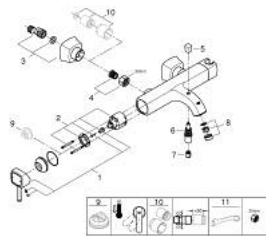

## 23 317 000 GRANDERA SINGLE-LEVER BATH/SHOWER MIXER

### PRODUCT DESCRIPTION

- Colour: chrome
- wall mounted
- GROHE SilkMove 46 mm ceramic cartridge
- GROHE LongLife finish
- adjustable flow rate limiter
- integrated hand shower holder
- automatic diverter: bath/shower
- mousseur
- integrated non-return valve in the shower outlet 1/2"
- covered S-unions
- protected against backflow
- min. recommended pressure 1.0 bar

## 23 317 000 GRANDERA SINGLE-LEVER BATH/SHOWER MIXER

**SELECT SPARE PART:** , October 2018 – now

- 1: Lever (Spare part-nr. 46833000)
- 2: Cartridge (Spare part-nr. 46048000)
- 3: S-union, exposed (Spare part-nr. 46861000)
- 4: Screw joint (Spare part-nr. 45044000)
- 5: Diverter knob (Spare part-nr. 48217000)
- 6: Diverter (Spare part-nr. 65655000)
- 7: Non-return valve (Spare part-nr. 08565000)
- 8: Mousseur (Spare part-nr. 13952000)
- 9: Temperature limiter (Spare part-nr. 46375000)\*
- 10: Extension set 1/2", 30 mm (Spare part-nr. 46238000)\*
- 11: Special spanner (Spare part-nr. 19377000)\*