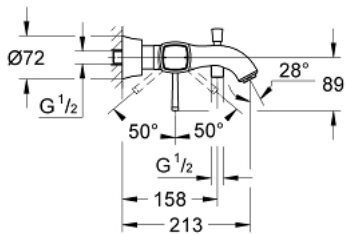

## 23 317 000 GRANDERA SINGLE-LEVER BATH/SHOWER MIXER

### PRODUCT DESCRIPTION

- Colour: chrome
- wall mounted
- GROHE SilkMove 46 mm ceramic cartridge
- GROHE LongLife finish
- adjustable flow rate limiter
- integrated hand shower holder
- automatic diverter: bath/shower
- mousseur
- integrated non-return valve in the shower outlet 1/2"
- covered S-unions
- protected against backflow
- min. recommended pressure 1.0 bar

## 23 317 000 GRANDERA SINGLE-LEVER BATH/SHOWER MIXER

**SELECT SPARE PART:** , October 2018 – now

- 1: Lever (Spare part-nr. 46833000)
- 2: Cartridge (Spare part-nr. 46048000)
- 3: S-union, exposed (Spare part-nr. 46861000)
- 4: Screw joint (Spare part-nr. 45044000)
- 5: Diverter knob (Spare part-nr. 48217000)
- 6: Diverter (Spare part-nr. 65655000)
- 7: Non-return valve (Spare part-nr. 08565000)
- 8: Mousseur (Spare part-nr. 13952000)
- 9: Temperature limiter (Spare part-nr. 46375000)\*
- 10: Extension set 1/2", 30 mm (Spare part-nr. 46238000)\*
- 11: Special spanner (Spare part-nr. 19377000)\*