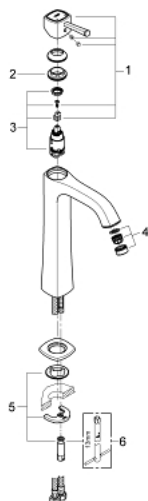

## 23 313 IG0 GRANDERA SINGLE-LEVER BASIN MIXER 1/2" XL-SIZE

### PRODUCT DESCRIPTION

- Colour: chrome/gold
- for free-standing basins
- GROHE SilkMove 28 mm ceramic cartridge
- temperature limiter
- GROHE LongLife finish
- GROHE EcoJoy - less water, perfect flow
- GROHE AquaGuide adjustable mousseur 5.7 l/min
- GROHE FastFixation installation system
- smooth body
- flexible connection hoses
- min. recommended pressure 1.0 bar

## 23 313 IG0 GRANDERA SINGLE-LEVER BASIN MIXER 1/2" XL-SIZE

**SELECT SPARE PART:** , June 2012 – now

- 1: Lever (Spare part-nr. 46836IG0)
- 2: Fitting ring (Spare part-nr. 46715000)
- 3: Cartridge (Spare part-nr. 46580000)
- 4: Flow straightener (Spare part-nr. 46837G00)
- 5: Shank mounting kit (Spare part-nr. 46671000)
- 6: Mounting wrench (Spare part-nr. 19017000)\*