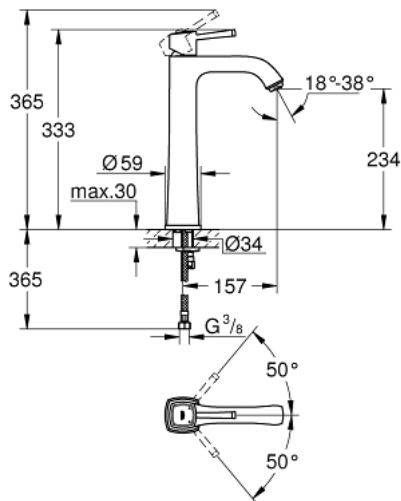

## 23 313 IG0 GRANDERA SINGLE-LEVER BASIN MIXER 1/2" XL-SIZE

### PRODUCT DESCRIPTION

- Colour: chrome/gold
- for free-standing basins
- GROHE SilkMove 28 mm ceramic cartridge
- temperature limiter
- GROHE LongLife finish
- GROHE EcoJoy - less water, perfect flow
- GROHE AquaGuide adjustable mousseur 5.7 l/min
- GROHE FastFixation installation system
- smooth body
- flexible connection hoses
- min. recommended pressure 1.0 bar

## 23 313 IG0 GRANDERA SINGLE-LEVER BASIN MIXER 1/2" XL-SIZE

**SELECT SPARE PART:** , June 2012 – now

- 1: Lever (Spare part-nr. 46836IG0)
- 2: Fitting ring (Spare part-nr. 46715000)
- 3: Cartridge (Spare part-nr. 46580000)
- 4: Flow straightener (Spare part-nr. 46837G00)
- 5: Shank mounting kit (Spare part-nr. 46671000)
- 6: Mounting wrench (Spare part-nr. 19017000)\*