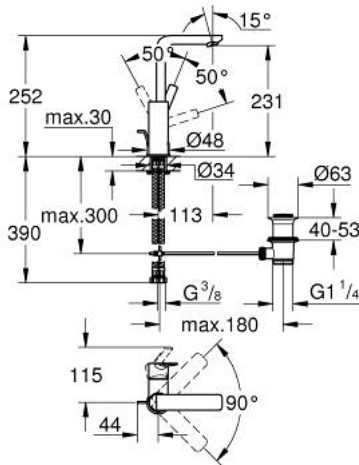

23 296 DC1 LINEARE SINGLE-LEVER BASIN MIXER 1/2" L-SIZE

PRODUCT DESCRIPTION

- Colour: Supersteel
- single hole installation
- metal lever
- GROHE SilkMove 28 mm ceramic cartridge
- with temperature limiter
- GROHE LongLife finish
- GROHE EcoJoy - less water, perfect flow
- maximum flow rate (at 3 bar): 5 l/min
- SpeedClean mousseur
- GROHE FastFixation Plus installation system
- swivel spout with mousseur and stop limiter
- pop-up waste set 1 1/4"
- flexible connection hoses
- min. recommended pressure 1.0 bar

23 296 DC1 LINEARE SINGLE-LEVER BASIN MIXER 1/2" L-SIZE

SELECT SPARE PART: , September 2016 – now

- 1: Lever (Spare part-nr. 46984DC0)
- 2: Shield (Spare part-nr. 46581DC0)
- 3: Fitting ring (Spare part-nr. 07419000)
- 4: Cartridge (Spare part-nr. 46580000)
- 5: Mousseur (Spare part-nr. 48159DC0)
- 6: Pop-up rod (Spare part-nr. 46739EN0)
- 7: Shank mounting kit (Spare part-nr. 46645000)
- 8: Pop-up waste set 1 1/4" (Spare part-nr. 28910DC0)
- 9: Mounting wrench (Spare part-nr. 19017000)*
- 10: Eccentric rod (Spare part-nr. 07341000)*