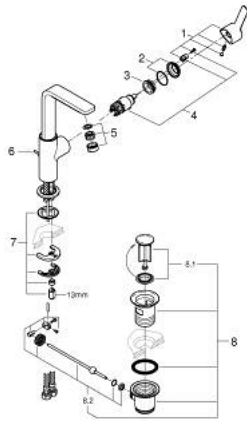

23 296 DC1 LINEARE SINGLE-LEVER BASIN MIXER 1/2" L-SIZE

PRODUCT DESCRIPTION

- Colour: Supersteel
- single hole installation
- metal lever
- GROHE SilkMove 28 mm ceramic cartridge
- with temperature limiter
- GROHE LongLife finish
- GROHE EcoJoy - less water, perfect flow
- maximum flow rate (at 3 bar): 5 l/min
- SpeedClean mousseur
- GROHE FastFixation Plus installation system
- swivel spout with mousseur and stop limiter
- pop-up waste set 1 1/4"
- flexible connection hoses
- min. recommended pressure 1.0 bar

23 296 DC1 LINEARE SINGLE-LEVER BASIN MIXER 1/2" L-SIZE

SELECT SPARE PART: , September 2016 – now

- 1: Lever (Spare part-nr. 46984DC0)
- 2: Shield (Spare part-nr. 46581DC0)
- 3: Fitting ring (Spare part-nr. 07419000)
- 4: Cartridge (Spare part-nr. 46580000)
- 5: Mousseur (Spare part-nr. 48159DC0)
- 6: Pop-up rod (Spare part-nr. 46739EN0)
- 7: Shank mounting kit (Spare part-nr. 46645000)
- 8: Pop-up waste set 1 1/4" (Spare part-nr. 28910DC0)
- 9: Mounting wrench (Spare part-nr. 19017000)*
- 10: Eccentric rod (Spare part-nr. 07341000)*