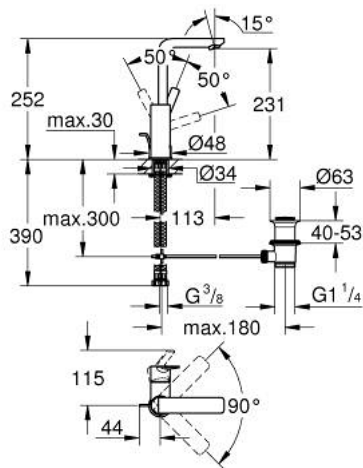

23 296 001 **LINEARE SINGLE-LEVER BASIN MIXER 1/2"**
L-SIZE

PRODUCT DESCRIPTION

- Colour: chrome
- single hole installation
- metal lever
- GROHE SilkMove 28 mm ceramic cartridge
- with temperature limiter
- GROHE LongLife finish
- GROHE EcoJoy - less water, perfect flow
- maximum flow rate (at 3 bar): 5 l/min
- SpeedClean mousseur
- GROHE FastFixation Plus installation system
- swivel spout with mousseur and stop limiter
- pop-up waste set 1 1/4"
- flexible connection hoses
- min. recommended pressure 1.0 bar

23 296 001 **LINEARE SINGLE-LEVER BASIN MIXER 1/2"**
L-SIZE

SELECT SPARE PART: , July 2016 – now

- 1: Lever (Spare part-nr. 46984000)
- 2: Shield (Spare part-nr. 46581000)
- 3: Fitting ring (Spare part-nr. 07419000)
- 4: Cartridge (Spare part-nr. 46580000)
- 5: Mousseur (Spare part-nr. 48159000)
- 6: Pop-up rod (Spare part-nr. 46739000)
- 7: Shank mounting kit (Spare part-nr. 46645000)
- 8: Pop-up waste set 1 1/4" (Spare part-nr. 28910000)
- 8.1: Plug (Spare part-nr. 07182000)
- 8.2: Eccentric rod (Spare part-nr. 07052000)
- 9: Mounting wrench (Spare part-nr. 19017000)*
- 10: Eccentric rod (Spare part-nr. 07341000)*