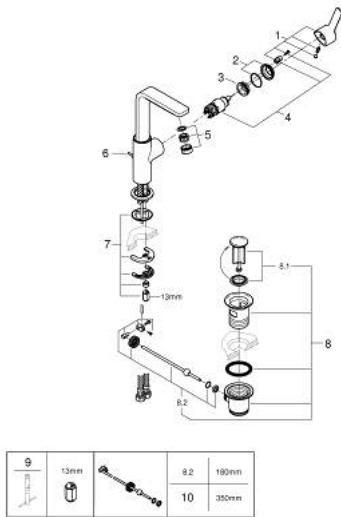

23 296 001 **LINEARE SINGLE-LEVER BASIN MIXER 1/2"**
L-SIZE

PRODUCT DESCRIPTION

- Colour: chrome
- single hole installation
- metal lever
- GROHE SilkMove 28 mm ceramic cartridge
- with temperature limiter
- GROHE LongLife finish
- GROHE EcoJoy - less water, perfect flow
- maximum flow rate (at 3 bar): 5 l/min
- SpeedClean mousseur
- GROHE FastFixation Plus installation system
- swivel spout with mousseur and stop limiter
- pop-up waste set 1 1/4"
- flexible connection hoses
- min. recommended pressure 1.0 bar

23 296 001 **LINEARE SINGLE-LEVER BASIN MIXER 1/2"**
L-SIZE

SELECT SPARE PART: , July 2016 – now

- 1: Lever (Spare part-nr. 46984000)
- 2: Shield (Spare part-nr. 46581000)
- 3: Fitting ring (Spare part-nr. 07419000)
- 4: Cartridge (Spare part-nr. 46580000)
- 5: Mousseur (Spare part-nr. 48159000)
- 6: Pop-up rod (Spare part-nr. 46739000)
- 7: Shank mounting kit (Spare part-nr. 46645000)
- 8: Pop-up waste set 1 1/4" (Spare part-nr. 28910000)
- 8.1: Plug (Spare part-nr. 07182000)
- 8.2: Eccentric rod (Spare part-nr. 07052000)
- 9: Mounting wrench (Spare part-nr. 19017000)*
- 10: Eccentric rod (Spare part-nr. 07341000)*