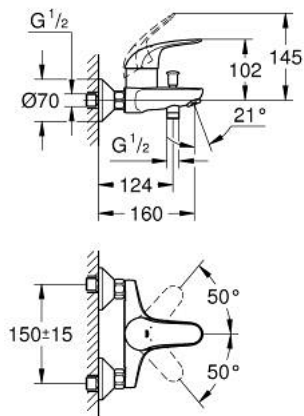

23 270 000 SWIFT SINGLE-LEVER BATH/SHOWER MIXER

PRODUCT DESCRIPTION

- Colour: chrome
- wall mounted
- metal lever
- GROHE SilkMove 46 mm ceramic cartridge
- adjustable flow rate limiter
- GROHE LongLife finish
- automatic diverter: bath/shower
- shower outlet 1/2" with integrated non-return valve
- mousseur
- S-unions
- optional temperature limiter ref. no. 46 308
- protected against backflow
- acoustic group I in accordance with DIN 4109
- QuickSpanner included

23 270 000 SWIFT SINGLE-LEVER BATH/SHOWER MIXER

SELECT SPARE PART: , August 2011 – now

- 1: Lever (Spare part-nr. 46644000)
- 2: Shield (Spare part-nr. 46578000)
- 3: Cartridge (Spare part-nr. 46048000)
- 4: Diverter knob (Spare part-nr. 65648000)
- 5: Diverter (Spare part-nr. 65655000)
- 6: Non-return valve (Spare part-nr. 08565000)
- 7: Mousseur (Spare part-nr. 13952000)
- 8: Screw joint (Spare part-nr. 45044000)
- 9: S-union (Spare part-nr. 12075000)
- 9.1: Ball seal dia. 9x6.8 mm (Spare part-nr. 0138600M)
- 9.2: Escutcheon (Spare part-nr. 0221000M)
- 10: Temperature limiter (Spare part-nr. 46375000)*
- 11: Extension 3/4", 20 mm (Spare part-nr. 0713000M)*
- 12: Special spanner (Spare part-nr. 19377000)*