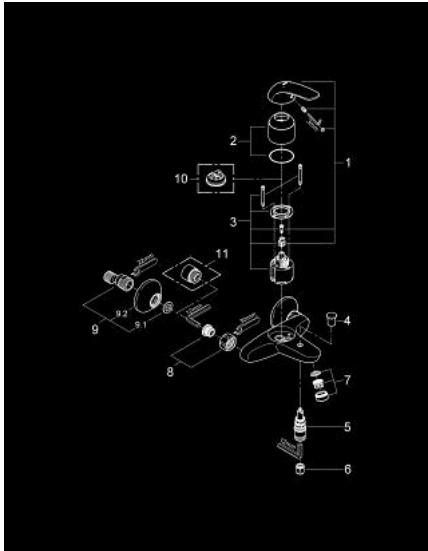

23 270 000 SWIFT SINGLE-LEVER BATH/SHOWER MIXER

PRODUCT DESCRIPTION

- Colour: chrome
- wall mounted
- metal lever
- GROHE SilkMove 46 mm ceramic cartridge
- adjustable flow rate limiter
- GROHE LongLife finish
- automatic diverter: bath/shower
- shower outlet 1/2" with integrated non-return valve
- mousseur
- S-unions
- optional temperature limiter ref. no. 46 308
- protected against backflow
- acoustic group I in accordance with DIN 4109
- QuickSpanner included

23 270 000 SWIFT SINGLE-LEVER BATH/SHOWER MIXER

SELECT SPARE PART: , August 2011 – now

- 1: Lever (Spare part-nr. 46644000)
- 2: Shield (Spare part-nr. 46578000)
- 3: Cartridge (Spare part-nr. 46048000)
- 4: Diverter knob (Spare part-nr. 65648000)
- 5: Diverter (Spare part-nr. 65655000)
- 6: Non-return valve (Spare part-nr. 08565000)
- 7: Mousseur (Spare part-nr. 13952000)
- 8: Screw joint (Spare part-nr. 45044000)
- 9: S-union (Spare part-nr. 12075000)
- 9.1: Ball seal dia. 9x6.8 mm (Spare part-nr. 0138600M)
- 9.2: Escutcheon (Spare part-nr. 0221000M)
- 10: Temperature limiter (Spare part-nr. 46375000)*
- 11: Extension 3/4", 20 mm (Spare part-nr. 0713000M)*
- 12: Special spanner (Spare part-nr. 19377000)*