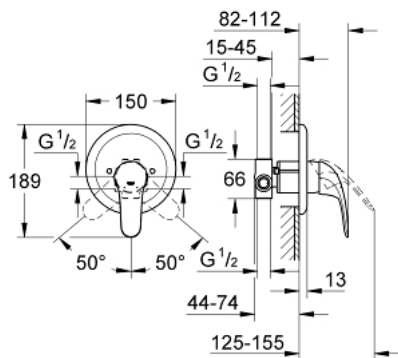

23 269 000 SWIFT SINGLE-LEVER SHOWER MIXER

PRODUCT DESCRIPTION

- Colour: chrome
- wall installation
- metal lever
- concealed installation
- consisting of:
- set for final installation
- concealed body (33 964 000)
- GROHE SilkMove 46 mm ceramic cartridge
- adjustable flow rate limiter
- GROHE LongLife finish
- escutcheon- and shaft-sealing
- metal escutcheon, screwed
- optional temperature limiter

23 269 000 SWIFT SINGLE-LEVER SHOWER MIXER

SELECT SPARE PART: , August 2011 – now

- 1: Lever (Spare part-nr. 46644000)
- 2: Escutcheon (Spare part-nr. 46469000)
- 2.1: Set of screws (Spare part-nr. 46088000)
- 3: Shield (Spare part-nr. 02693000)
- 4: Cartridge (Spare part-nr. 46048000)
- 5: Temperature limiter (Spare part-nr. 46308000)*
- 6: Extension set (Spare part-nr. 46191000)*
- 7: Extension set (Spare part-nr. 46343000)*