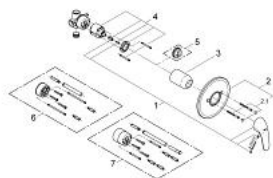

23 269 000 SWIFT SINGLE-LEVER SHOWER MIXER

PRODUCT DESCRIPTION

- Colour: chrome
- wall installation
- metal lever
- concealed installation
- consisting of:
- set for final installation
- concealed body (33 964 000)
- GROHE SilkMove 46 mm ceramic cartridge
- adjustable flow rate limiter
- GROHE LongLife finish
- escutcheon- and shaft-sealing
- metal escutcheon, screwed
- optional temperature limiter

23 269 000 SWIFT SINGLE-LEVER SHOWER MIXER

SELECT SPARE PART: , August 2011 – now

- 1: Lever (Spare part-nr. 46644000)
- 2: Escutcheon (Spare part-nr. 46469000)
- 2.1: Set of screws (Spare part-nr. 46088000)
- 3: Shield (Spare part-nr. 02693000)
- 4: Cartridge (Spare part-nr. 46048000)
- 5: Temperature limiter (Spare part-nr. 46308000)*
- 6: Extension set (Spare part-nr. 46191000)*
- 7: Extension set (Spare part-nr. 46343000)*