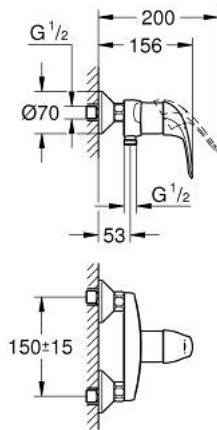

23 268 000 SWIFT SINGLE-LEVER SHOWER MIXER

PRODUCT DESCRIPTION

- Colour: chrome
- wall mounted
- metal lever
- GROHE SilkMove 46 mm ceramic cartridge
- adjustable flow rate limiter
- GROHE LongLife finish
- shower outlet 1/2" with integrated non-return valve
- S-unions
- optional temperature limiter ref. no. 46 308
- protected against backflow
- acoustic group I in accordance with DIN 4109
- QuickSpanner included

23 268 000 SWIFT SINGLE-LEVER SHOWER MIXER

SELECT SPARE PART: , August 2011 – now

- 1: Lever (Spare part-nr. 46644000)
- 2: Shield (Spare part-nr. 46597000)
- 3: Cartridge (Spare part-nr. 46048000)
- 4: Screw joint (Spare part-nr. 45044000)
- 5: S-union (Spare part-nr. 12075000)
- 5.1: Ball seal dia. 9x6.8 mm (Spare part-nr. 0138600M)
- 5.2: Escutcheon (Spare part-nr. 0221000M)
- 6: Non-return valve (Spare part-nr. 08565000)
- 7: Temperature limiter (Spare part-nr. 46375000)*
- 8: Extension 3/4", 20 mm (Spare part-nr. 0713000M)*
- 9: Special spanner (Spare part-nr. 19377000)*