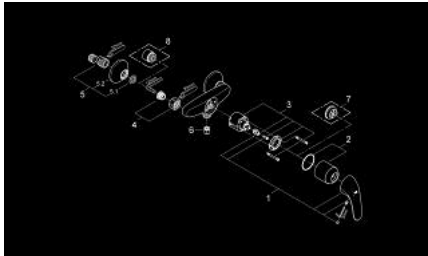

23 268 000 SWIFT SINGLE-LEVER SHOWER MIXER

PRODUCT DESCRIPTION

- Colour: chrome
- wall mounted
- metal lever
- GROHE SilkMove 46 mm ceramic cartridge
- adjustable flow rate limiter
- GROHE LongLife finish
- shower outlet 1/2" with integrated non-return valve
- S-unions
- optional temperature limiter ref. no. 46 308
- protected against backflow
- acoustic group I in accordance with DIN 4109
- QuickSpanner included

23 268 000 SWIFT SINGLE-LEVER SHOWER MIXER

SELECT SPARE PART: , August 2011 – now

- 1: Lever (Spare part-nr. 46644000)
- 2: Shield (Spare part-nr. 46597000)
- 3: Cartridge (Spare part-nr. 46048000)
- 4: Screw joint (Spare part-nr. 45044000)
- 5: S-union (Spare part-nr. 12075000)
- 5.1: Ball seal dia. 9x6.8 mm (Spare part-nr. 0138600M)
- 5.2: Escutcheon (Spare part-nr. 0221000M)
- 6: Non-return valve (Spare part-nr. 08565000)
- 7: Temperature limiter (Spare part-nr. 46375000)*
- 8: Extension 3/4", 20 mm (Spare part-nr. 0713000M)*
- 9: Special spanner (Spare part-nr. 19377000)*