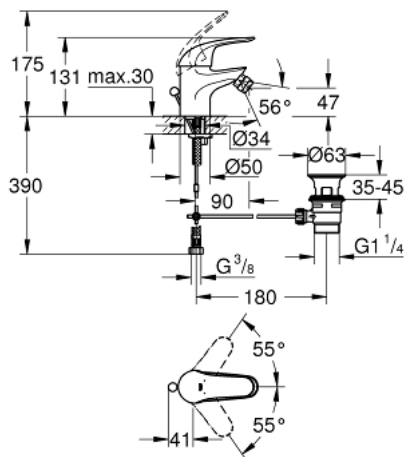

23 266 000 **SWIFT SINGLE-LEVER BIDET MIXER**
S-SIZE

PRODUCT DESCRIPTION

- Colour: chrome
- single hole installation
- metal lever
- GROHE SilkMove 35 mm ceramic cartridge
- GROHE LongLife finish
- ball-joint mousseur
- pop-up waste set 1 1/4"
- flexible connection hoses
- rapid installation system
- acoustic group I in accordance with DIN 4109

23 266 000 SWIFT SINGLE-LEVER BIDET MIXER S-SIZE

SELECT SPARE PART: , August 2016 – now

- 1: Lever (Spare part-nr. 46644000)
- 2: Shield (Spare part-nr. 46436000)
- 3: Screw coupling (Spare part-nr. 46460000)
- 4: Cartridge (Spare part-nr. 46374000)
- 5: Economy Mousseur (Spare part-nr. 13951000)
- 6: Shank mounting kit (Spare part-nr. 46671000)
- 7: Pop-up waste set 1 1/4" (Spare part-nr. 28910000)
- 8: Pop-up rod (Spare part-nr. 06329000)
- 9: Temperature limiter (Spare part-nr. 46375000)*
- 10: Socket spanner (Spare part-nr. 19332000)*
- 11: Mounting wrench (Spare part-nr. 19017000)*
- 12: Eccentric rod (Spare part-nr. 07341000)*