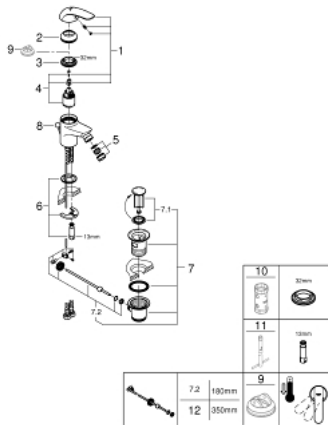

23 266 000 **SWIFT SINGLE-LEVER BIDET MIXER**
S-SIZE

PRODUCT DESCRIPTION

- Colour: chrome
- single hole installation
- metal lever
- GROHE SilkMove 35 mm ceramic cartridge
- GROHE LongLife finish
- ball-joint mousseur
- pop-up waste set 1 1/4"
- flexible connection hoses
- rapid installation system
- acoustic group I in accordance with DIN 4109

23 266 000 SWIFT SINGLE-LEVER BIDET MIXER S-SIZE

SELECT SPARE PART: , August 2016 – now

- 1: Lever (Spare part-nr. 46644000)
- 2: Shield (Spare part-nr. 46436000)
- 3: Screw coupling (Spare part-nr. 46460000)
- 4: Cartridge (Spare part-nr. 46374000)
- 5: Economy Mousseur (Spare part-nr. 13951000)
- 6: Shank mounting kit (Spare part-nr. 46671000)
- 7: Pop-up waste set 1 1/4" (Spare part-nr. 28910000)
- 8: Pop-up rod (Spare part-nr. 06329000)
- 9: Temperature limiter (Spare part-nr. 46375000)*
- 10: Socket spanner (Spare part-nr. 19332000)*
- 11: Mounting wrench (Spare part-nr. 19017000)*
- 12: Eccentric rod (Spare part-nr. 07341000)*