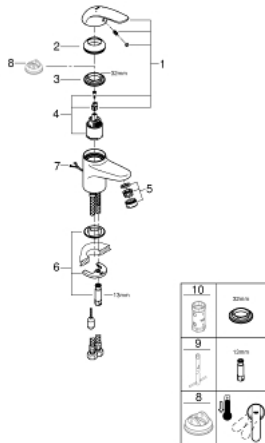

23 265 000 SWIFT SINGLE-LEVER BASIN MIXER S-SIZE

PRODUCT DESCRIPTION

- Colour: chrome
- single hole installation
- metal lever
- GROHE SilkMove 35 mm ceramic cartridge
- GROHE LongLife finish
- mousseur
- retractable chain
- flexible connection hoses
- rapid installation system
- acoustic group I in accordance with DIN 4109

23 265 000 SWIFT SINGLE-LEVER BASIN MIXER S-SIZE

SELECT SPARE PART: , July 2017 – now

- 1: Lever (Spare part-nr. 46644000)
- 2: Shield (Spare part-nr. 46436000)
- 3: Screw coupling (Spare part-nr. 46460000)
- 4: Cartridge (Spare part-nr. 46374000)
- 5: Mousseur (Spare part-nr. 13929000)
- 6: Shank mounting kit (Spare part-nr. 46671000)
- 7: Chain support (Spare part-nr. 06815000)
- 8: Temperature limiter (Spare part-nr. 46375000)*
- 9: Mounting wrench (Spare part-nr. 19017000)*
- 10: Socket spanner (Spare part-nr. 19332000)*