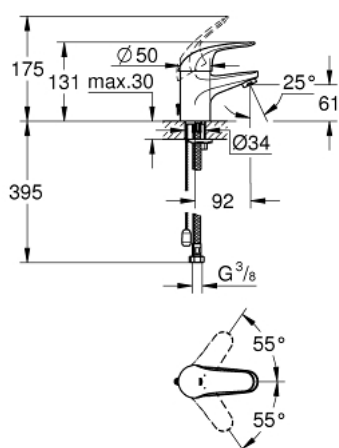

23 265 000 SWIFT SINGLE-LEVER BASIN MIXER S-SIZE

PRODUCT DESCRIPTION

- Colour: chrome
- single hole installation
- metal lever
- GROHE SilkMove 35 mm ceramic cartridge
- GROHE LongLife finish
- mousseur
- retractable chain
- flexible connection hoses
- rapid installation system
- acoustic group I in accordance with DIN 4109

23 265 000 SWIFT SINGLE-LEVER BASIN MIXER S-SIZE

SELECT SPARE PART: , July 2017 – now

- 1: Lever (Spare part-nr. 46644000)
- 2: Shield (Spare part-nr. 46436000)
- 3: Screw coupling (Spare part-nr. 46460000)
- 4: Cartridge (Spare part-nr. 46374000)
- 5: Mousseur (Spare part-nr. 13929000)
- 6: Shank mounting kit (Spare part-nr. 46671000)
- 7: Chain support (Spare part-nr. 06815000)
- 8: Temperature limiter (Spare part-nr. 46375000)*
- 9: Mounting wrench (Spare part-nr. 19017000)*
- 10: Socket spanner (Spare part-nr. 19332000)*