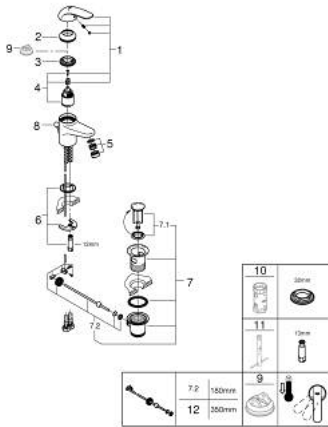

23 264 000 **SWIFT SINGLE-LEVER BASIN MIXER**
S-SIZE

PRODUCT DESCRIPTION

- Colour: chrome
- single hole installation
- metal lever
- GROHE SilkMove 35 mm ceramic cartridge
- GROHE LongLife finish
- mousseur
- pop-up waste set
- flexible connection hoses
- rapid installation system
- acoustic group I in accordance with DIN 4109

23 264 000 SWIFT SINGLE-LEVER BASIN MIXER S-SIZE

SELECT SPARE PART: , August 2011 – now

- 1: Lever (Spare part-nr. 46644000)
- 2: Shield (Spare part-nr. 46436000)
- 3: Screw coupling (Spare part-nr. 46460000)
- 4: Cartridge (Spare part-nr. 46374000)
- 5: Economy Mousseur (Spare part-nr. 13951000)
- 6: Shank mounting kit (Spare part-nr. 46671000)
- 7: Pop-up waste set 1 1/4" (Spare part-nr. 28910000)
- 7.1: Plug (Spare part-nr. 07182000)
- 7.2: Eccentric rod (Spare part-nr. 07052000)
- 8: Pop-up rod (Spare part-nr. 06329000)
- 9: Temperature limiter (Spare part-nr. 46375000)*
- 10: Socket spanner (Spare part-nr. 19332000)*
- 11: Mounting wrench (Spare part-nr. 19017000)*
- 12: Eccentric rod (Spare part-nr. 07341000)*