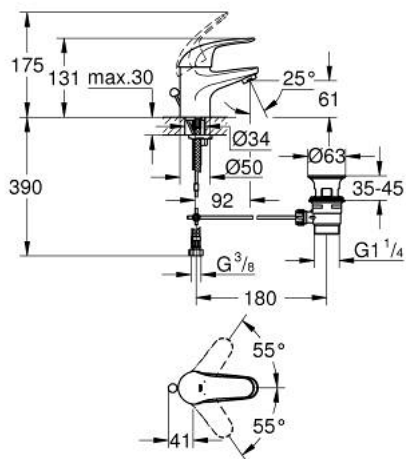

23 264 000 **SWIFT SINGLE-LEVER BASIN MIXER**
S-SIZE

PRODUCT DESCRIPTION

- Colour: chrome
- single hole installation
- metal lever
- GROHE SilkMove 35 mm ceramic cartridge
- GROHE LongLife finish
- mousseur
- pop-up waste set
- flexible connection hoses
- rapid installation system
- acoustic group I in accordance with DIN 4109

23 264 000 SWIFT SINGLE-LEVER BASIN MIXER S-SIZE

SELECT SPARE PART: , August 2011 – now

- 1: Lever (Spare part-nr. 46644000)
- 2: Shield (Spare part-nr. 46436000)
- 3: Screw coupling (Spare part-nr. 46460000)
- 4: Cartridge (Spare part-nr. 46374000)
- 5: Economy Mousseur (Spare part-nr. 13951000)
- 6: Shank mounting kit (Spare part-nr. 46671000)
- 7: Pop-up waste set 1 1/4" (Spare part-nr. 28910000)
- 7.1: Plug (Spare part-nr. 07182000)
- 7.2: Eccentric rod (Spare part-nr. 07052000)
- 8: Pop-up rod (Spare part-nr. 06329000)
- 9: Temperature limiter (Spare part-nr. 46375000)*
- 10: Socket spanner (Spare part-nr. 19332000)*
- 11: Mounting wrench (Spare part-nr. 19017000)*
- 12: Eccentric rod (Spare part-nr. 07341000)*