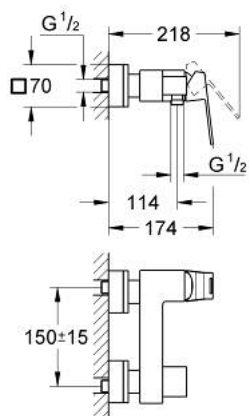

23 145 DC0 EUROCUBE SINGLE-LEVER SHOWER MIXER

PRODUCT DESCRIPTION

- Colour: Supersteel
- wall mounted
- metal lever
- GROHE SilkMove 46 mm ceramic cartridge
- GROHE LongLife finish
- adjustable flow rate limiter
- shower bottom outlet 1/2" with integrated non return-valve
- covered S-unions
- protected against backflow
- optional temperature limiter ref. no. 46 375 000

23 145 DC0 EUROCUBE SINGLE-LEVER SHOWER MIXER

SELECT SPARE PART: , July 2018 – now

- 1: Lever (Spare part-nr. 46782DC0)
- 2: Cartridge (Spare part-nr. 46048000)
- 3: Non-return valve (Spare part-nr. 08565000)
- 4: Screw joint (Spare part-nr. 45044DC0)
- 5: S-union (Spare part-nr. 47824DC0)
- 6: Special spanner (Spare part-nr. 19377000)*
- 7: Temperature limiter (Spare part-nr. 46375000)*
- 8: Extension set 1/2", 30 mm (Spare part-nr. 46238000)*