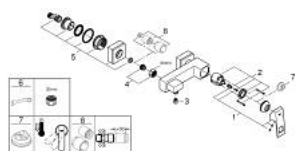

23 145 DC0 EUROCUBE SINGLE-LEVER SHOWER MIXER

PRODUCT DESCRIPTION

- Colour: Supersteel
- wall mounted
- metal lever
- GROHE SilkMove 46 mm ceramic cartridge
- GROHE LongLife finish
- adjustable flow rate limiter
- shower bottom outlet 1/2" with integrated non return-valve
- covered S-unions
- protected against backflow
- optional temperature limiter ref. no. 46 375 000

23 145 DC0 EUROCUBE SINGLE-LEVER SHOWER MIXER

SELECT SPARE PART: , July 2018 – now

- 1: Lever (Spare part-nr. 46782DC0)
- 2: Cartridge (Spare part-nr. 46048000)
- 3: Non-return valve (Spare part-nr. 08565000)
- 4: Screw joint (Spare part-nr. 45044DC0)
- 5: S-union (Spare part-nr. 47824DC0)
- 6: Special spanner (Spare part-nr. 19377000)*
- 7: Temperature limiter (Spare part-nr. 46375000)*
- 8: Extension set 1/2", 30 mm (Spare part-nr. 46238000)*