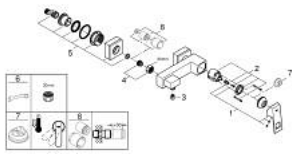

## 23 145 AL0 EUROCUBE SINGLE-LEVER SHOWER MIXER

### PRODUCT DESCRIPTION

- Colour: brushed hard graphite
- wall mounted
- metal lever
- GROHE SilkMove 46 mm ceramic cartridge
- GROHE LongLife finish
- adjustable flow rate limiter
- shower bottom outlet 1/2" with integrated non return-valve
- covered S-unions
- protected against backflow
- optional temperature limiter ref. no. 46 375 000

## 23 145 AL0 EUROCUBE SINGLE-LEVER SHOWER MIXER

**SELECT SPARE PART:** , March 2019 – now

1: Lever (Spare part-nr. 46782AL0)

2: Cartridge (Spare part-nr. 46048000)

3: Non-return valve (Spare part-nr. 08565000)

4: Screw joint (Spare part-nr. 45044AL0)

5: S-union (Spare part-nr. 47824AL0)

6: Special spanner (Spare part-nr. 19377000)\*

7: Temperature limiter (Spare part-nr. 46375000)\*

8: Extension set 1/2", 30 mm (Spare part-nr. 46238000)\*