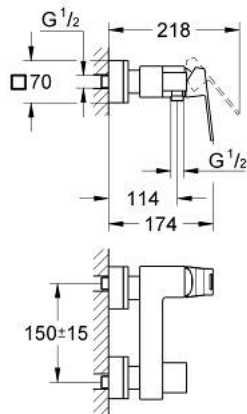

## 23 145 AL0 EUROCUBE SINGLE-LEVER SHOWER MIXER

### PRODUCT DESCRIPTION

- Colour: brushed hard graphite
- wall mounted
- metal lever
- GROHE SilkMove 46 mm ceramic cartridge
- GROHE LongLife finish
- adjustable flow rate limiter
- shower bottom outlet 1/2" with integrated non return-valve
- covered S-unions
- protected against backflow
- optional temperature limiter ref. no. 46 375 000

## 23 145 AL0 EUROCUBE SINGLE-LEVER SHOWER MIXER

**SELECT SPARE PART:** , March 2019 – now

1: Lever (Spare part-nr. 46782AL0)

2: Cartridge (Spare part-nr. 46048000)

3: Non-return valve (Spare part-nr. 08565000)

4: Screw joint (Spare part-nr. 45044AL0)

5: S-union (Spare part-nr. 47824AL0)

6: Special spanner (Spare part-nr. 19377000)\*

7: Temperature limiter (Spare part-nr. 46375000)\*

8: Extension set 1/2", 30 mm (Spare part-nr. 46238000)\*