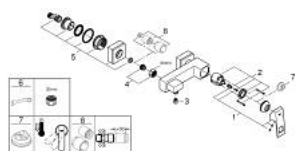

### PRODUCT DESCRIPTION

- Colour: chrome
- wall mounted
- metal lever
- GROHE SilkMove 46 mm ceramic cartridge
- GROHE LongLife finish
- adjustable flow rate limiter
- shower bottom outlet 1/2" with integrated non return-valve
- covered S-unions
- protected against backflow

## 23 145 000 EUROCUBE SINGLE-LEVER SHOWER MIXER

**SELECT SPARE PART:** , September 2010 – now

- 1: Lever (Spare part-nr. 46782000)
- 2: Cartridge (Spare part-nr. 46048000)
- 3: Non-return valve (Spare part-nr. 08565000)
- 4: Screw joint (Spare part-nr. 45044000)
- 5: S-union (Spare part-nr. 47824000)
- 6: Special spanner (Spare part-nr. 19377000)\*
- 7: Temperature limiter (Spare part-nr. 46375000)\*
- 8: Extension set 1/2", 30 mm (Spare part-nr. 46238000)\*