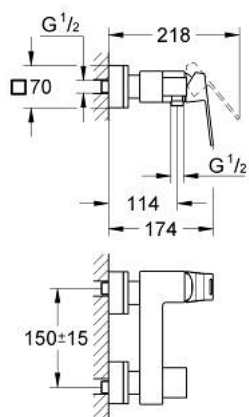

### PRODUCT DESCRIPTION

- Colour: chrome
- wall mounted
- metal lever
- GROHE SilkMove 46 mm ceramic cartridge
- GROHE LongLife finish
- adjustable flow rate limiter
- shower bottom outlet 1/2" with integrated non return-valve
- covered S-unions
- protected against backflow

## 23 145 000 EUROCUBE SINGLE-LEVER SHOWER MIXER

**SELECT SPARE PART:** , September 2010 – now

- 1: Lever (Spare part-nr. 46782000)
- 2: Cartridge (Spare part-nr. 46048000)
- 3: Non-return valve (Spare part-nr. 08565000)
- 4: Screw joint (Spare part-nr. 45044000)
- 5: S-union (Spare part-nr. 47824000)
- 6: Special spanner (Spare part-nr. 19377000)\*
- 7: Temperature limiter (Spare part-nr. 46375000)\*
- 8: Extension set 1/2", 30 mm (Spare part-nr. 46238000)\*