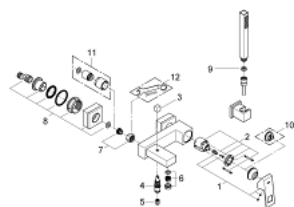

23 141 000 EUROCUBE SINGLE-LEVER BATH/SHOWER MIXER

PRODUCT DESCRIPTION

- Colour: chrome
- wall mounted
- metal lever
- GROHE SilkMove 46 mm ceramic cartridge
- GROHE LongLife finish
- adjustable flow rate limiter
- automatic diverter: bath/shower
- mousseur
- integrated non-return valve in the shower outlet 1/2"
- covered S-unions
- protected against backflow
- optional temperature limiter ref. no. 46 375 000
- acoustic group I in accordance with DIN 4109
- consisting of:
 - hand shower (27 698 000)
 - wall shower holder (27 693 000)
 - shower hose 1500 mm (28 151 000)
 - min. recommended pressure 1.0 bar

23 141 000 EUROCUBE SINGLE-LEVER BATH/SHOWER MIXER

SELECT SPARE PART: , September 2010 – now

- 1: Lever (Spare part-nr. 46782000)
- 2: Cartridge (Spare part-nr. 46048000)
- 3: Diverter knob (Spare part-nr. 48128000)
- 4: Diverter (Spare part-nr. 65655000)
- 5: Non-return valve (Spare part-nr. 08565000)
- 6: Mousseur (Spare part-nr. 13952000)
- 7: Screw joint (Spare part-nr. 45044000)
- 8: S-union (Spare part-nr. 47824000)
- 9: Dirt strainer (Spare part-nr. 0700200M)
- 10: Temperature limiter (Spare part-nr. 46375000)*
- 11: Extension set 1/2", 30 mm (Spare part-nr. 46238000)*
- 12: Special spanner (Spare part-nr. 19377000)*