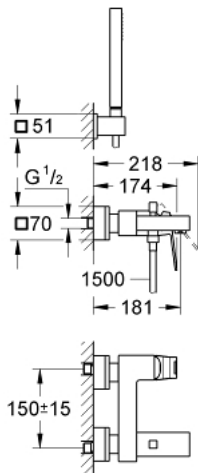

23 141 000 EUROCUBE SINGLE-LEVER BATH/SHOWER MIXER

PRODUCT DESCRIPTION

- Colour: chrome
- wall mounted
- metal lever
- GROHE SilkMove 46 mm ceramic cartridge
- GROHE LongLife finish
- adjustable flow rate limiter
- automatic diverter: bath/shower
- mousseur
- integrated non-return valve in the shower outlet 1/2"
- covered S-unions
- protected against backflow
- optional temperature limiter ref. no. 46 375 000
- acoustic group I in accordance with DIN 4109
- consisting of:
 - hand shower (27 698 000)
 - wall shower holder (27 693 000)
 - shower hose 1500 mm (28 151 000)
 - min. recommended pressure 1.0 bar

23 141 000 EUROCUBE SINGLE-LEVER BATH/SHOWER MIXER

SELECT SPARE PART: , September 2010 – now

- 1: Lever (Spare part-nr. 46782000)
- 2: Cartridge (Spare part-nr. 46048000)
- 3: Diverter knob (Spare part-nr. 48128000)
- 4: Diverter (Spare part-nr. 65655000)
- 5: Non-return valve (Spare part-nr. 08565000)
- 6: Mousseur (Spare part-nr. 13952000)
- 7: Screw joint (Spare part-nr. 45044000)
- 8: S-union (Spare part-nr. 47824000)
- 9: Dirt strainer (Spare part-nr. 0700200M)
- 10: Temperature limiter (Spare part-nr. 46375000)*
- 11: Extension set 1/2", 30 mm (Spare part-nr. 46238000)*
- 12: Special spanner (Spare part-nr. 19377000)*