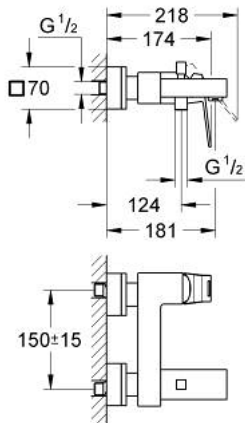

23 140 DC0 EUROCUBE SINGLE-LEVER BATH/SHOWER MIXER

PRODUCT DESCRIPTION

- Colour: Supersteel
- wall mounted
- metal lever
- GROHE SilkMove 46 mm ceramic cartridge
- GROHE LongLife finish
- adjustable flow rate limiter
- automatic diverter: bath/shower
- mousseur
- integrated non-return valve in the shower outlet 1/2"
- covered S-unions
- protected against backflow
- optional temperature limiter ref. no. 46 375 000

23 140 DC0 EUROCUBE SINGLE-LEVER BATH/SHOWER MIXER

SELECT SPARE PART: , July 2018 – now

- 1: Lever (Spare part-nr. 46782DC0)
- 2: Cartridge (Spare part-nr. 46048000)
- 3: Diverter knob (Spare part-nr. 48128DC0)
- 4: Diverter (Spare part-nr. 65655DC0)
- 5: Non-return valve (Spare part-nr. 08565000)
- 6: Mousseur (Spare part-nr. 13952DC0)
- 7: Screw joint (Spare part-nr. 45044DC0)
- 8: S-union (Spare part-nr. 47824DC0)
- 9: Special spanner (Spare part-nr. 19377000)*
- 10: Temperature limiter (Spare part-nr. 46375000)*
- 11: Extension set 1/2", 30 mm (Spare part-nr. 46238000)*