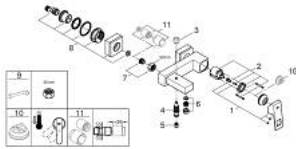

23 140 DC0 EUROCUBE SINGLE-LEVER BATH/SHOWER MIXER

PRODUCT DESCRIPTION

- Colour: Supersteel
- wall mounted
- metal lever
- GROHE SilkMove 46 mm ceramic cartridge
- GROHE LongLife finish
- adjustable flow rate limiter
- automatic diverter: bath/shower
- mousseur
- integrated non-return valve in the shower outlet 1/2"
- covered S-unions
- protected against backflow
- optional temperature limiter ref. no. 46 375 000

23 140 DC0 EUROCUBE SINGLE-LEVER BATH/SHOWER MIXER

SELECT SPARE PART: , July 2018 – now

- 1: Lever (Spare part-nr. 46782DC0)
- 2: Cartridge (Spare part-nr. 46048000)
- 3: Diverter knob (Spare part-nr. 48128DC0)
- 4: Diverter (Spare part-nr. 65655DC0)
- 5: Non-return valve (Spare part-nr. 08565000)
- 6: Mousseur (Spare part-nr. 13952DC0)
- 7: Screw joint (Spare part-nr. 45044DC0)
- 8: S-union (Spare part-nr. 47824DC0)
- 9: Special spanner (Spare part-nr. 19377000)*
- 10: Temperature limiter (Spare part-nr. 46375000)*
- 11: Extension set 1/2", 30 mm (Spare part-nr. 46238000)*