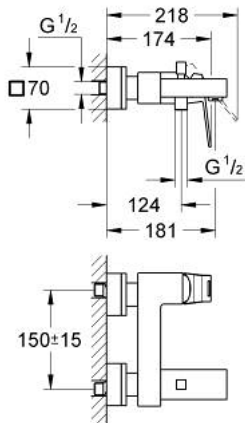

23 140 AL0 EUROCUBE SINGLE-LEVER BATH/SHOWER MIXER

PRODUCT DESCRIPTION

- Colour: brushed hard graphite
- wall mounted
- metal lever
- GROHE SilkMove 46 mm ceramic cartridge
- GROHE LongLife finish
- adjustable flow rate limiter
- automatic diverter: bath/shower
- mousseur
- integrated non-return valve in the shower outlet 1/2"
- covered S-unions
- protected against backflow
- optional temperature limiter ref. no. 46 375 000

23 140 AL0 EUROCUBE SINGLE-LEVER BATH/SHOWER MIXER

SELECT SPARE PART: , March 2019 – now

- 1: Lever (Spare part-nr. 46782AL0)
- 2: Cartridge (Spare part-nr. 46048000)
- 3: Diverter knob (Spare part-nr. 48128AL0)
- 4: Diverter (Spare part-nr. 65655AL0)
- 5: Non-return valve (Spare part-nr. 08565000)
- 6: Mousseur (Spare part-nr. 13952AL0)
- 7: Screw joint (Spare part-nr. 45044AL0)
- 8: S-union (Spare part-nr. 47824AL0)
- 9: Special spanner (Spare part-nr. 19377000)*
- 10: Temperature limiter (Spare part-nr. 46375000)*
- 11: Extension set 1/2", 30 mm (Spare part-nr. 46238000)*