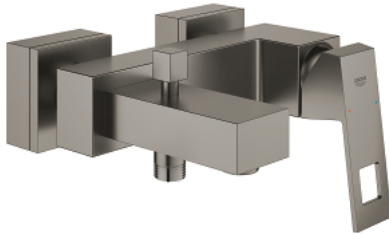

23 140 AL0 EUROCUBE SINGLE-LEVER BATH/SHOWER MIXER

PRODUCT DESCRIPTION

- Colour: brushed hard graphite
- wall mounted
- metal lever
- GROHE SilkMove 46 mm ceramic cartridge
- GROHE LongLife finish
- adjustable flow rate limiter
- automatic diverter: bath/shower
- mousseur
- integrated non-return valve in the shower outlet 1/2"
- covered S-unions
- protected against backflow
- optional temperature limiter ref. no. 46 375 000

23 140 AL0 EUROCUBE SINGLE-LEVER BATH/SHOWER MIXER

SELECT SPARE PART: , March 2019 – now

- 1: Lever (Spare part-nr. 46782AL0)
- 2: Cartridge (Spare part-nr. 46048000)
- 3: Diverter knob (Spare part-nr. 48128AL0)
- 4: Diverter (Spare part-nr. 65655AL0)
- 5: Non-return valve (Spare part-nr. 08565000)
- 6: Mousseur (Spare part-nr. 13952AL0)
- 7: Screw joint (Spare part-nr. 45044AL0)
- 8: S-union (Spare part-nr. 47824AL0)
- 9: Special spanner (Spare part-nr. 19377000)*
- 10: Temperature limiter (Spare part-nr. 46375000)*
- 11: Extension set 1/2", 30 mm (Spare part-nr. 46238000)*