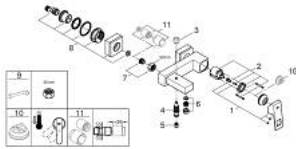

23 140 AL0 EUROCUBE SINGLE-LEVER BATH/SHOWER MIXER

PRODUCT DESCRIPTION

- Colour: brushed hard graphite
- wall mounted
- metal lever
- GROHE SilkMove 46 mm ceramic cartridge
- GROHE LongLife finish
- adjustable flow rate limiter
- automatic diverter: bath/shower
- mousseur
- integrated non-return valve in the shower outlet 1/2"
- covered S-unions
- protected against backflow
- optional temperature limiter ref. no. 46 375 000

23 140 AL0 EUROCUBE SINGLE-LEVER BATH/SHOWER MIXER

SELECT SPARE PART: , March 2019 – now

- 1: Lever (Spare part-nr. 46782AL0)
- 2: Cartridge (Spare part-nr. 46048000)
- 3: Diverter knob (Spare part-nr. 48128AL0)
- 4: Diverter (Spare part-nr. 65655AL0)
- 5: Non-return valve (Spare part-nr. 08565000)
- 6: Mousseur (Spare part-nr. 13952AL0)
- 7: Screw joint (Spare part-nr. 45044AL0)
- 8: S-union (Spare part-nr. 47824AL0)
- 9: Special spanner (Spare part-nr. 19377000)*
- 10: Temperature limiter (Spare part-nr. 46375000)*
- 11: Extension set 1/2", 30 mm (Spare part-nr. 46238000)*