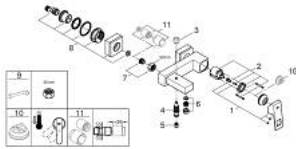

23 140 000 EUROCUBE SINGLE-LEVER BATH/SHOWER MIXER

PRODUCT DESCRIPTION

- Colour: chrome
- wall mounted
- metal lever
- GROHE SilkMove 46 mm ceramic cartridge
- GROHE LongLife finish
- adjustable flow rate limiter
- automatic diverter: bath/shower
- mousseur
- integrated non-return valve in the shower outlet 1/2"
- covered S-unions
- protected against backflow
- optional temperature limiter ref. no. 46 375 000

23 140 000 EUROCUBE SINGLE-LEVER BATH/SHOWER MIXER

SELECT SPARE PART: , September 2010 – now

- 1: Lever (Spare part-nr. 46782000)
- 2: Cartridge (Spare part-nr. 46048000)
- 3: Diverter knob (Spare part-nr. 48128000)
- 4: Diverter (Spare part-nr. 65655000)
- 5: Non-return valve (Spare part-nr. 08565000)
- 6: Mousseur (Spare part-nr. 13952000)
- 7: Screw joint (Spare part-nr. 45044000)
- 8: S-union (Spare part-nr. 47824000)
- 9: Special spanner (Spare part-nr. 19377000)*
- 10: Temperature limiter (Spare part-nr. 46375000)*
- 11: Extension set 1/2", 30 mm (Spare part-nr. 46238000)*