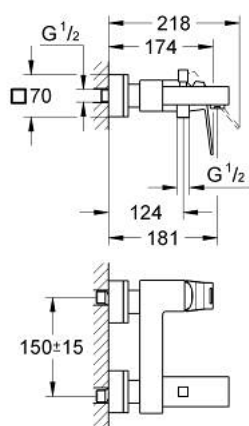

23 140 000 EUROCUBE SINGLE-LEVER BATH/SHOWER MIXER

PRODUCT DESCRIPTION

- Colour: chrome
- wall mounted
- metal lever
- GROHE SilkMove 46 mm ceramic cartridge
- GROHE LongLife finish
- adjustable flow rate limiter
- automatic diverter: bath/shower
- mousseur
- integrated non-return valve in the shower outlet 1/2"
- covered S-unions
- protected against backflow
- optional temperature limiter ref. no. 46 375 000

23 140 000 EUROCUBE SINGLE-LEVER BATH/SHOWER MIXER

SELECT SPARE PART: , September 2010 – now

- 1: Lever (Spare part-nr. 46782000)
- 2: Cartridge (Spare part-nr. 46048000)
- 3: Diverter knob (Spare part-nr. 48128000)
- 4: Diverter (Spare part-nr. 65655000)
- 5: Non-return valve (Spare part-nr. 08565000)
- 6: Mousseur (Spare part-nr. 13952000)
- 7: Screw joint (Spare part-nr. 45044000)
- 8: S-union (Spare part-nr. 47824000)
- 9: Special spanner (Spare part-nr. 19377000)*
- 10: Temperature limiter (Spare part-nr. 46375000)*
- 11: Extension set 1/2", 30 mm (Spare part-nr. 46238000)*