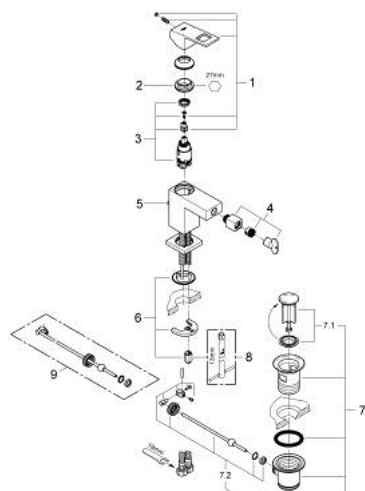

23 138 DC0 EUROCUBE SINGLE-LEVER BIDET MIXER S-SIZE

PRODUCT DESCRIPTION

- Colour: Supersteel
- single hole installation
- metal lever
- GROHE SilkMove 28 mm ceramic cartridge
- temperature limiter
- GROHE LongLife finish
- GROHE EcoJoy - less water, perfect flow
- maximum flow rate (at 3 bar): 5 l/min
- GROHE FastFixation Plus installation system
- ball-joint mousseur
- pop-up waste set 1 1/4"
- flexible connection hoses

23 138 DC0 EUROCUBE SINGLE-LEVER BIDET MIXER S-SIZE

SELECT SPARE PART: , July 2018 – now

- 1: Lever (Spare part-nr. 46786DC0)
 - 2: Fitting ring (Spare part-nr. 46715000)
 - 3: Cartridge (Spare part-nr. 46580000)
 - 4: Ball-joint aerator (Spare part-nr. 46791DC0)
 - 5: Pop-up rod (Spare part-nr. 46787DC0)
 - 6: Shank mounting kit (Spare part-nr. 46645000)
 - 7: Pop-up waste set 1 1/4" (Spare part-nr. 28910DC0)
 - 7.1: Plug (Spare part-nr. 07182DC0)
 - 7.2: Eccentric rod (Spare part-nr. 07052000)
 - 8: Mounting wrench (Spare part-nr. 19017000)*
 - 9: Eccentric rod (Spare part-nr. 07341000)*
- * Optional accessories