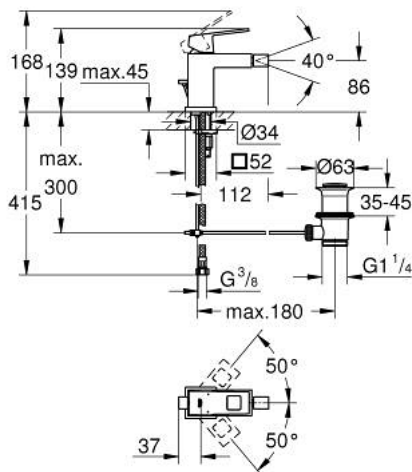

23 138 DC0 EUROCUBE SINGLE-LEVER BIDET MIXER S-SIZE

PRODUCT DESCRIPTION

- Colour: Supersteel
- single hole installation
- metal lever
- GROHE SilkMove 28 mm ceramic cartridge
- temperature limiter
- GROHE LongLife finish
- GROHE EcoJoy - less water, perfect flow
- maximum flow rate (at 3 bar): 5 l/min
- GROHE FastFixation Plus installation system
- ball-joint mousseur
- pop-up waste set 1 1/4"
- flexible connection hoses

23 138 DC0 EUROCUBE SINGLE-LEVER BIDET MIXER S-SIZE

SELECT SPARE PART: , July 2018 – now

- 1: Lever (Spare part-nr. 46786DC0)
 - 2: Fitting ring (Spare part-nr. 46715000)
 - 3: Cartridge (Spare part-nr. 46580000)
 - 4: Ball-joint aerator (Spare part-nr. 46791DC0)
 - 5: Pop-up rod (Spare part-nr. 46787DC0)
 - 6: Shank mounting kit (Spare part-nr. 46645000)
 - 7: Pop-up waste set 1 1/4" (Spare part-nr. 28910DC0)
 - 7.1: Plug (Spare part-nr. 07182DC0)
 - 7.2: Eccentric rod (Spare part-nr. 07052000)
 - 8: Mounting wrench (Spare part-nr. 19017000)*
 - 9: Eccentric rod (Spare part-nr. 07341000)*
- * Optional accessories