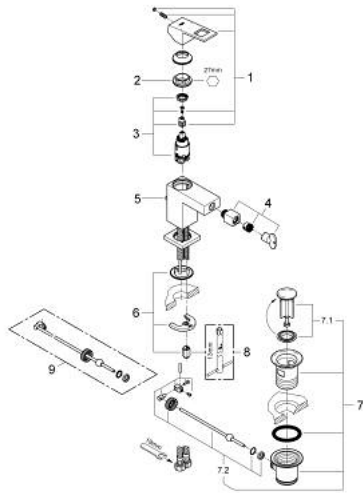

23 138 AL0 EUROCUBE SINGLE-LEVER BIDET MIXER S-SIZE

PRODUCT DESCRIPTION

- Colour: brushed hard graphite
- single hole installation
- metal lever
- GROHE SilkMove 28 mm ceramic cartridge
- temperature limiter
- GROHE LongLife finish
- GROHE EcoJoy - less water, perfect flow
- maximum flow rate (at 3 bar): 5 l/min
- GROHE FastFixation Plus installation system
- ball-joint mousseur
- pop-up waste set 1 1/4"
- flexible connection hoses

23 138 AL0 EUROCUBE SINGLE-LEVER BIDET MIXER S-SIZE

SELECT SPARE PART: , March 2019 – now

- 1: Lever (Spare part-nr. 46786AL0)
- 2: Fitting ring (Spare part-nr. 46715000)
- 3: Cartridge (Spare part-nr. 46580000)
- 4: Ball-joint aerator (Spare part-nr. 46791AL0)
- 5: Pop-up rod (Spare part-nr. 46787AL0)
- 6: Shank mounting kit (Spare part-nr. 46645000)
- 7: Pop-up waste set 1 1/4" (Spare part-nr. 28910AL0)
- 7.1: Plug (Spare part-nr. 07182AL0)
- 7.2: Eccentric rod (Spare part-nr. 07052000)
- 8: Mounting wrench (Spare part-nr. 19017000)*
- 9: Eccentric rod (Spare part-nr. 07341000)*