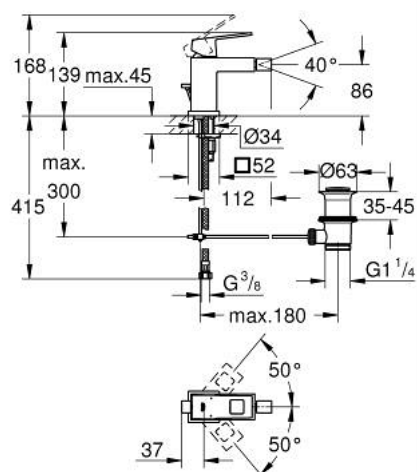

23 138 AL0 EUROCUBE SINGLE-LEVER BIDET MIXER S-SIZE

PRODUCT DESCRIPTION

- Colour: brushed hard graphite
- single hole installation
- metal lever
- GROHE SilkMove 28 mm ceramic cartridge
- temperature limiter
- GROHE LongLife finish
- GROHE EcoJoy - less water, perfect flow
- maximum flow rate (at 3 bar): 5 l/min
- GROHE FastFixation Plus installation system
- ball-joint mousseur
- pop-up waste set 1 1/4"
- flexible connection hoses

23 138 AL0 EUROCUBE SINGLE-LEVER BIDET MIXER S-SIZE

SELECT SPARE PART: , March 2019 – now

- 1: Lever (Spare part-nr. 46786AL0)
- 2: Fitting ring (Spare part-nr. 46715000)
- 3: Cartridge (Spare part-nr. 46580000)
- 4: Ball-joint aerator (Spare part-nr. 46791AL0)
- 5: Pop-up rod (Spare part-nr. 46787AL0)
- 6: Shank mounting kit (Spare part-nr. 46645000)
- 7: Pop-up waste set 1 1/4" (Spare part-nr. 28910AL0)
- 7.1: Plug (Spare part-nr. 07182AL0)
- 7.2: Eccentric rod (Spare part-nr. 07052000)
- 8: Mounting wrench (Spare part-nr. 19017000)*
- 9: Eccentric rod (Spare part-nr. 07341000)*