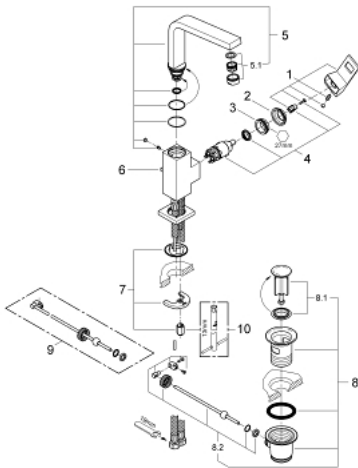

23 135 DC0 EUROCUBE SINGLE-LEVER BASIN MIXER 1/2" L-SIZE

PRODUCT DESCRIPTION

- Colour: Supersteel
- single hole installation
- metal lever
- GROHE SilkMove 28 mm ceramic cartridge
- temperature limiter
- GROHE LongLife finish
- GROHE EcoJoy - less water, perfect flow
- maximum flow rate (at 3 bar): 5 l/min
- SpeedClean mousseur
- GROHE FastFixation Plus installation system
- swivel tubular spout with stop limiter
- pop-up waste set 1 1/4"
- flexible connection hoses

23 135 DC0 **EUROCUBE SINGLE-LEVER BASIN MIXER 1/2"**
L-SIZE

SELECT SPARE PART: , July 2018 – now

- 1: Lever (Spare part-nr. 46788DC0)
- 2: Shield (Spare part-nr. 46581DC0)
- 3: Fitting ring (Spare part-nr. 07419000)
- 4: Cartridge (Spare part-nr. 46580000)
- 5: Spout (Spare part-nr. 13322DC0)
- 5.1: Mousseur (Spare part-nr. 13929DC0)
- 6: Pop-up rod (Spare part-nr. 46787DC0)
- 7: Shank mounting kit (Spare part-nr. 46645000)
- 8: Pop-up waste set 1 1/4" (Spare part-nr. 28910DC0)
- 8.1: Plug (Spare part-nr. 07182DC0)
- 8.2: Eccentric rod (Spare part-nr. 07052000)
- 9: Eccentric rod (Spare part-nr. 07341000)*
- 10: Mounting wrench (Spare part-nr. 19017000)*