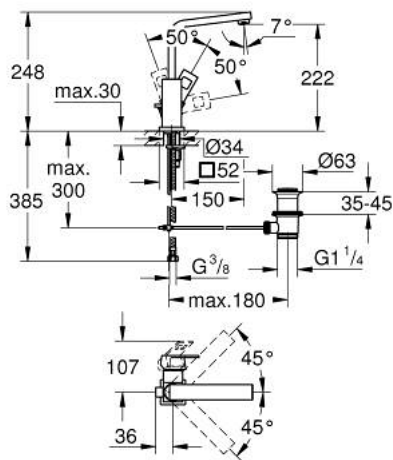

23 135 DC0 EUROCUBE SINGLE-LEVER BASIN MIXER 1/2" L-SIZE

PRODUCT DESCRIPTION

- Colour: Supersteel
- single hole installation
- metal lever
- GROHE SilkMove 28 mm ceramic cartridge
- temperature limiter
- GROHE LongLife finish
- GROHE EcoJoy - less water, perfect flow
- maximum flow rate (at 3 bar): 5 l/min
- SpeedClean mousseur
- GROHE FastFixation Plus installation system
- swivel tubular spout with stop limiter
- pop-up waste set 1 1/4"
- flexible connection hoses

23 135 DC0 **EUROCUBE SINGLE-LEVER BASIN MIXER 1/2"**
L-SIZE

SELECT SPARE PART: , July 2018 – now

- 1: Lever (Spare part-nr. 46788DC0)
- 2: Shield (Spare part-nr. 46581DC0)
- 3: Fitting ring (Spare part-nr. 07419000)
- 4: Cartridge (Spare part-nr. 46580000)
- 5: Spout (Spare part-nr. 13322DC0)
- 5.1: Mousseur (Spare part-nr. 13929DC0)
- 6: Pop-up rod (Spare part-nr. 46787DC0)
- 7: Shank mounting kit (Spare part-nr. 46645000)
- 8: Pop-up waste set 1 1/4" (Spare part-nr. 28910DC0)
- 8.1: Plug (Spare part-nr. 07182DC0)
- 8.2: Eccentric rod (Spare part-nr. 07052000)
- 9: Eccentric rod (Spare part-nr. 07341000)*
- 10: Mounting wrench (Spare part-nr. 19017000)*