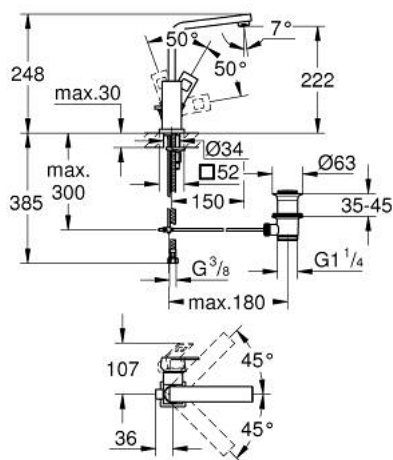

23 135 AL0 EUROCUBE SINGLE-LEVER BASIN MIXER 1/2" L-SIZE

PRODUCT DESCRIPTION

- Colour: brushed hard graphite
- single hole installation
- metal lever
- GROHE SilkMove 28 mm ceramic cartridge
- temperature limiter
- GROHE LongLife finish
- GROHE EcoJoy - less water, perfect flow
- maximum flow rate (at 3 bar): 5 l/min
- SpeedClean mousseur
- GROHE FastFixation Plus installation system
- swivel tubular spout with stop limiter
- pop-up waste set 1 1/4"
- flexible connection hoses

23 135 AL0 EUROCUBE SINGLE-LEVER BASIN MIXER 1/2"
L-SIZE

SELECT SPARE PART: , March 2019 – now

- 1: Lever (Spare part-nr. 46788AL0)
- 2: Shield (Spare part-nr. 46581AL0)
- 3: Fitting ring (Spare part-nr. 07419000)
- 4: Cartridge (Spare part-nr. 46580000)
- 5: Spout (Spare part-nr. 13322AL0)
- 5.1: Mousseur (Spare part-nr. 13929AL0)
- 6: Pop-up rod (Spare part-nr. 46787AL0)
- 7: Shank mounting kit (Spare part-nr. 46645000)
- 8: Pop-up waste set 1 1/4" (Spare part-nr. 28910AL0)
- 8.1: Plug (Spare part-nr. 07182AL0)
- 8.2: Eccentric rod (Spare part-nr. 07052000)
- 9: Eccentric rod (Spare part-nr. 07341000)*
- 10: Mounting wrench (Spare part-nr. 19017000)*