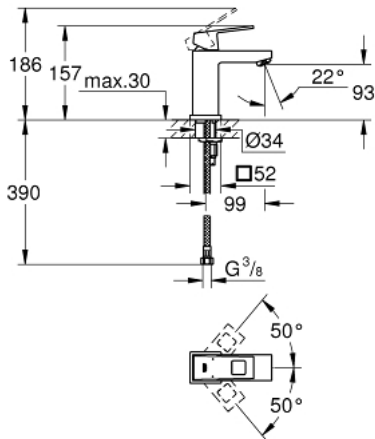

23 132 00E EUROCUBE SINGLE-LEVER BASIN MIXER S-SIZE

PRODUCT DESCRIPTION

- Colour: chrome
- single hole installation
- metal lever
- GROHE SilkMove 28 mm ceramic cartridge
- temperature limiter
- GROHE LongLife finish
- GROHE EcoJoy - less water, perfect flow
- maximum flow rate (at 3 bar): 5 l/min
- SpeedClean mousseur
- GROHE FastFixation Plus installation system
- smooth body
- flexible connection hoses

23 132 00E **EUROCUBE SINGLE-LEVER BASIN MIXER**
S-SIZE

SELECT SPARE PART: , November 2010 – now

- 1: Lever (Spare part-nr. 46786000)
 - 2: Fitting ring (Spare part-nr. 46715000)
 - 3: Cartridge (Spare part-nr. 46580000)
 - 4: Mousseur (Spare part-nr. 48159000)
 - 5: Shank mounting kit (Spare part-nr. 46645000)
 - 6: Mounting wrench (Spare part-nr. 19017000)*
- * Optional accessories