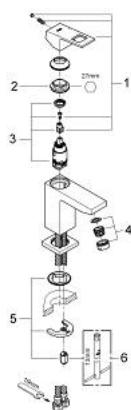

23 132 00E EUROCUBE SINGLE-LEVER BASIN MIXER S-SIZE

PRODUCT DESCRIPTION

- Colour: chrome
- single hole installation
- metal lever
- GROHE SilkMove 28 mm ceramic cartridge
- temperature limiter
- GROHE LongLife finish
- GROHE EcoJoy - less water, perfect flow
- maximum flow rate (at 3 bar): 5 l/min
- SpeedClean mousseur
- GROHE FastFixation Plus installation system
- smooth body
- flexible connection hoses

23 132 00E **EUROCUBE SINGLE-LEVER BASIN MIXER**
S-SIZE

SELECT SPARE PART: , November 2010 – now

- 1: Lever (Spare part-nr. 46786000)
 - 2: Fitting ring (Spare part-nr. 46715000)
 - 3: Cartridge (Spare part-nr. 46580000)
 - 4: Mousseur (Spare part-nr. 48159000)
 - 5: Shank mounting kit (Spare part-nr. 46645000)
 - 6: Mounting wrench (Spare part-nr. 19017000)*
- * Optional accessories