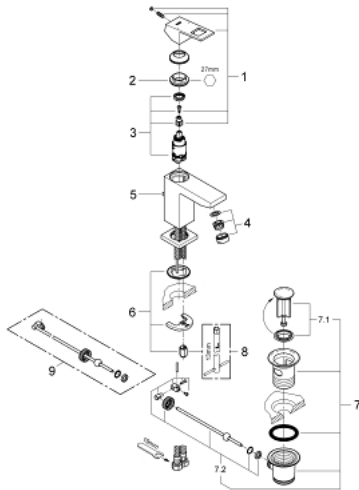

23 127 AL0 EUROCUBE SINGLE-LEVER BASIN MIXER S-SIZE

PRODUCT DESCRIPTION

- Colour: brushed hard graphite
- single hole installation
- metal lever
- GROHE SilkMove 28 mm ceramic cartridge
- temperature limiter
- GROHE LongLife finish
- GROHE EcoJoy - less water, perfect flow
- maximum flow rate (at 3 bar): 5 l/min
- GROHE FastFixation Plus installation system
- pop-up waste set 1 1/4"
- flexible connection hoses

23 127 AL0 EUROCUBE SINGLE-LEVER BASIN MIXER S-SIZE

SELECT SPARE PART: , March 2019 – February 2022

- 1: Lever (Spare part-nr. 46786AL0)
- 2: Fitting ring (Spare part-nr. 46715000)
- 3: Cartridge (Spare part-nr. 46580000)
- 4: Mousseur (Spare part-nr. 48159AL0)
- 6: Shank mounting kit (Spare part-nr. 46645000)
- 7: Pop-up waste set 1 1/4" (Spare part-nr. 28910AL0)
- 7.1: Plug (Spare part-nr. 07182AL0)
- 7.2: Eccentric rod (Spare part-nr. 07052000)
- 8: Mounting wrench (Spare part-nr. 19017000)*
- 9: Eccentric rod (Spare part-nr. 07341000)*