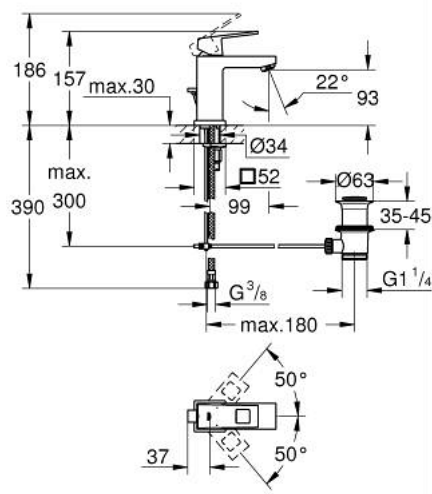

23 127 AL0 EUROCUBE SINGLE-LEVER BASIN MIXER S-SIZE

PRODUCT DESCRIPTION

- Colour: brushed hard graphite
- single hole installation
- metal lever
- GROHE SilkMove 28 mm ceramic cartridge
- temperature limiter
- GROHE LongLife finish
- GROHE EcoJoy - less water, perfect flow
- maximum flow rate (at 3 bar): 5 l/min
- GROHE FastFixation Plus installation system
- pop-up waste set 1 1/4"
- flexible connection hoses

23 127 AL0 EUROCUBE SINGLE-LEVER BASIN MIXER S-SIZE

SELECT SPARE PART: , March 2019 – February 2022

- 1: Lever (Spare part-nr. 46786AL0)
- 2: Fitting ring (Spare part-nr. 46715000)
- 3: Cartridge (Spare part-nr. 46580000)
- 4: Mousseur (Spare part-nr. 48159AL0)
- 6: Shank mounting kit (Spare part-nr. 46645000)
- 7: Pop-up waste set 1 1/4" (Spare part-nr. 28910AL0)
- 7.1: Plug (Spare part-nr. 07182AL0)
- 7.2: Eccentric rod (Spare part-nr. 07052000)
- 8: Mounting wrench (Spare part-nr. 19017000)*
- 9: Eccentric rod (Spare part-nr. 07341000)*