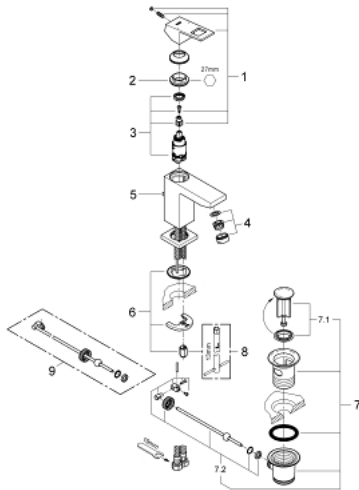

23 127 000 EUROCUBE SINGLE-LEVER BASIN MIXER S-SIZE

PRODUCT DESCRIPTION

- Colour: chrome
- single hole installation
- metal lever
- GROHE SilkMove 28 mm ceramic cartridge
- temperature limiter
- GROHE LongLife finish
- GROHE FastFixation Plus installation system
- mousseur
- pop-up waste set 1 1/4"
- flexible connection hoses

23 127 000 EUROCUBE SINGLE-LEVER BASIN MIXER S-SIZE

SELECT SPARE PART: , September 2010 – now

- 1: Lever (Spare part-nr. 46786000)
 - 2: Fitting ring (Spare part-nr. 46715000)
 - 3: Cartridge (Spare part-nr. 46580000)
 - 4: Mousseur (Spare part-nr. 13929000)
 - 5: Pop-up rod (Spare part-nr. 46787000)
 - 6: Shank mounting kit (Spare part-nr. 46645000)
 - 7: Pop-up waste set 1 1/4" (Spare part-nr. 28910000)
 - 7.1: Plug (Spare part-nr. 07182000)
 - 7.2: Eccentric rod (Spare part-nr. 07052000)
 - 8: Mounting wrench (Spare part-nr. 19017000)*
 - 9: Eccentric rod (Spare part-nr. 07341000)*
- * Optional accessories