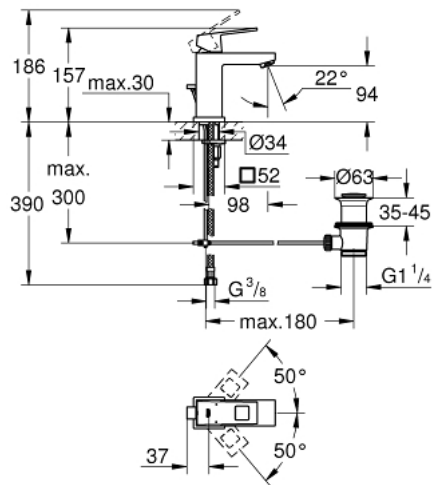

23 127 000 EUROCUBE SINGLE-LEVER BASIN MIXER S-SIZE

PRODUCT DESCRIPTION

- Colour: chrome
- single hole installation
- metal lever
- GROHE SilkMove 28 mm ceramic cartridge
- temperature limiter
- GROHE LongLife finish
- GROHE FastFixation Plus installation system
- mousseur
- pop-up waste set 1 1/4"
- flexible connection hoses

23 127 000 EUROCUBE SINGLE-LEVER BASIN MIXER S-SIZE

SELECT SPARE PART: , September 2010 – now

- 1: Lever (Spare part-nr. 46786000)
 - 2: Fitting ring (Spare part-nr. 46715000)
 - 3: Cartridge (Spare part-nr. 46580000)
 - 4: Mousseur (Spare part-nr. 13929000)
 - 5: Pop-up rod (Spare part-nr. 46787000)
 - 6: Shank mounting kit (Spare part-nr. 46645000)
 - 7: Pop-up waste set 1 1/4" (Spare part-nr. 28910000)
 - 7.1: Plug (Spare part-nr. 07182000)
 - 7.2: Eccentric rod (Spare part-nr. 07052000)
 - 8: Mounting wrench (Spare part-nr. 19017000)*
 - 9: Eccentric rod (Spare part-nr. 07341000)*
- * Optional accessories