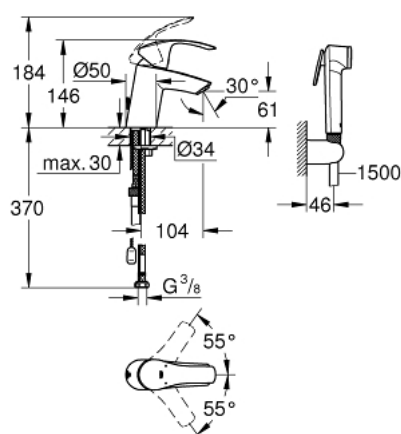

## 23 124 002 EUROSMART SINGLE-LEVER BASIN MIXER S-SIZE

### PRODUCT DESCRIPTION

- Colour: chrome
- single hole installation
- metal lever
- GROHE SilkMove 35 mm ceramic cartridge
- adjustable flow rate limiter
- with temperature limiter
- GROHE LongLife finish
- GROHE EcoJoy - less water, perfect flow
- maximum flow rate (at 3 bar): 5 l/min
- GROHE FastFixation installation system
- retractable chain
- flexible connection hoses
- with shower set consisting of
- hand shower with integrated diverter
- wall shower holder
- shower hose

### SELECT SPARE PART: , March 2018 – now

- 1: Lever (Spare part-nr. 46897000)
- 2: Shield (Spare part-nr. 46492000)
- 3: Screw coupling (Spare part-nr. 46460000)
- 4: Cartridge (Spare part-nr. 46374000)
- 5: Chain support (Spare part-nr. 06815000)
- 6: Mousseur (Spare part-nr. 48280000)
- 7: Shank mounting kit (Spare part-nr. 46671000)
- 8: Non-return valve (Spare part-nr. 08565000)
- 9: Socket spanner (Spare part-nr. 19332000)\*
- 10: Mounting wrench (Spare part-nr. 19017000)\*