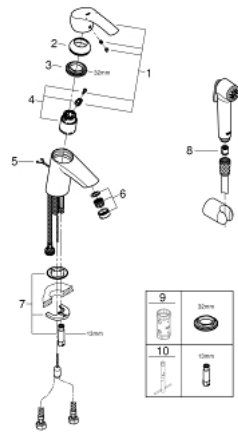

## 23 124 002 EUROSMART SINGLE-LEVER BASIN MIXER S-SIZE

### PRODUCT DESCRIPTION

- Colour: chrome
- single hole installation
- metal lever
- GROHE SilkMove 35 mm ceramic cartridge
- adjustable flow rate limiter
- with temperature limiter
- GROHE LongLife finish
- GROHE EcoJoy - less water, perfect flow
- maximum flow rate (at 3 bar): 5 l/min
- GROHE FastFixation installation system
- retractable chain
- flexible connection hoses
- with shower set consisting of
- hand shower with integrated diverter
- wall shower holder
- shower hose

### SELECT SPARE PART: , March 2018 – now

- 1: Lever (Spare part-nr. 46897000)
- 2: Shield (Spare part-nr. 46492000)
- 3: Screw coupling (Spare part-nr. 46460000)
- 4: Cartridge (Spare part-nr. 46374000)
- 5: Chain support (Spare part-nr. 06815000)
- 6: Mousseur (Spare part-nr. 48280000)
- 7: Shank mounting kit (Spare part-nr. 46671000)
- 8: Non-return valve (Spare part-nr. 08565000)
- 9: Socket spanner (Spare part-nr. 19332000)\*
- 10: Mounting wrench (Spare part-nr. 19017000)\*