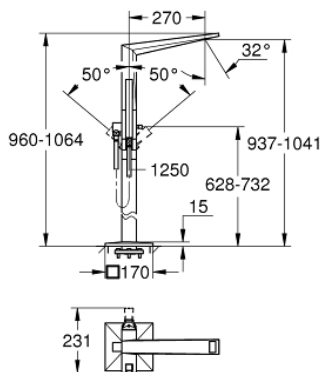

23 119 DC0 ALLURE BRILLIANT SINGLE-LEVER BATH MIXER 1/2" FLOOR MOUNTED

PRODUCT DESCRIPTION

- Colour: Supersteel
- for use with rough-in set 45 984
- without roughing-in-set
- GROHE SilkMove 46 mm ceramic cartridge
- GROHE LongLife finish
- automatic diverter: bath/shower
- spout with integrated mousseur
- projection 270 mm
- integrated non-return valve in the shower outlet 1/2"
- with shower holder
- hand shower Euphoria Cube+
- metal shower hose 1250 mm
- protected against backflow

23 119 DC0 ALLURE BRILLIANT SINGLE-LEVER BATH MIXER 1/2" FLOOR MOUNTED

SELECT SPARE PART: , March 2018 – now

- 1: Race (Spare part-nr. 46803DC0)
- 2: Lever (Spare part-nr. 46804DC0)
- 3: Cartridge (Spare part-nr. 46048000)
- 4: Diverter knob (Spare part-nr. 46805DC0)
- 5: Diverter (Spare part-nr. 65655DC0)
- 6: Non-return valve (Spare part-nr. 08565000)
- 7: Dirt strainer (Spare part-nr. 0700200M)