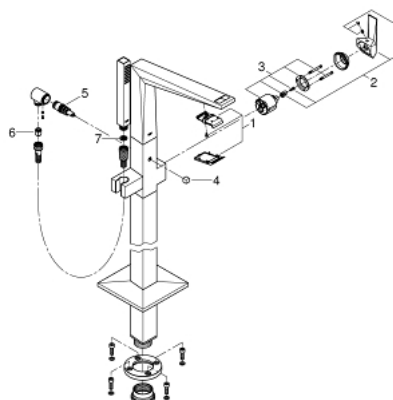

23 119 DC0 ALLURE BRILLIANT SINGLE-LEVER BATH MIXER 1/2" FLOOR MOUNTED

PRODUCT DESCRIPTION

- Colour: Supersteel
- for use with rough-in set 45 984
- without roughing-in-set
- GROHE SilkMove 46 mm ceramic cartridge
- GROHE LongLife finish
- automatic diverter: bath/shower
- spout with integrated mousseur
- projection 270 mm
- integrated non-return valve in the shower outlet 1/2"
- with shower holder
- hand shower Euphoria Cube+
- metal shower hose 1250 mm
- protected against backflow

23 119 DC0 ALLURE BRILLIANT SINGLE-LEVER BATH MIXER 1/2" FLOOR MOUNTED

SELECT SPARE PART: , March 2018 – now

- 1: Race (Spare part-nr. 46803DC0)
- 2: Lever (Spare part-nr. 46804DC0)
- 3: Cartridge (Spare part-nr. 46048000)
- 4: Diverter knob (Spare part-nr. 46805DC0)
- 5: Diverter (Spare part-nr. 65655DC0)
- 6: Non-return valve (Spare part-nr. 08565000)
- 7: Dirt strainer (Spare part-nr. 0700200M)