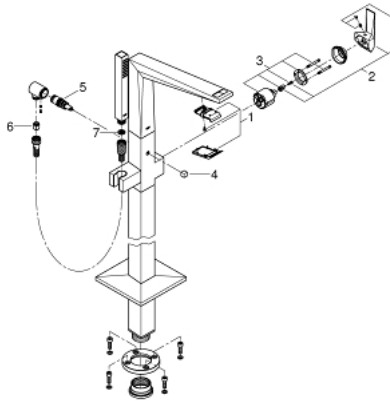

## 23 119 000 ALLURE BRILLIANT SINGLE-LEVER BATH MIXER 1/2" FLOOR MOUNTED

### PRODUCT DESCRIPTION

- Colour: chrome
- for use with rough-in set 45 984
- without roughing-in-set
- GROHE SilkMove 46 mm ceramic cartridge
- GROHE LongLife finish
- automatic diverter: bath/shower
- spout with integrated mousseur
- projection 270 mm
- integrated non-return valve in the shower outlet 1/2"
- with shower holder
- hand shower Euphoria Cube+
- metal shower hose 1250 mm
- protected against backflow

## 23 119 000 ALLURE BRILLIANT SINGLE-LEVER BATH MIXER 1/2" FLOOR MOUNTED

**SELECT SPARE PART:** , August 2016 – now

- 1: Race (Spare part-nr. 46803000)
- 2: Lever (Spare part-nr. 46804000)
- 3: Cartridge (Spare part-nr. 46048000)
- 4: Diverter knob (Spare part-nr. 46805000)
- 5: Diverter (Spare part-nr. 65655000)
- 6: Non-return valve (Spare part-nr. 08565000)
- 7: Dirt strainer (Spare part-nr. 0700200M)