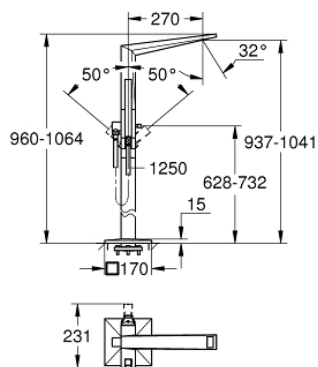

## 23 119 000 ALLURE BRILLIANT SINGLE-LEVER BATH MIXER 1/2" FLOOR MOUNTED

### PRODUCT DESCRIPTION

- Colour: chrome
- for use with rough-in set 45 984
- without roughing-in-set
- GROHE SilkMove 46 mm ceramic cartridge
- GROHE LongLife finish
- automatic diverter: bath/shower
- spout with integrated mousseur
- projection 270 mm
- integrated non-return valve in the shower outlet 1/2"
- with shower holder
- hand shower Euphoria Cube+
- metal shower hose 1250 mm
- protected against backflow

## 23 119 000 ALLURE BRILLIANT SINGLE-LEVER BATH MIXER 1/2" FLOOR MOUNTED

**SELECT SPARE PART:** , August 2016 – now

- 1: Race (Spare part-nr. 46803000)
- 2: Lever (Spare part-nr. 46804000)
- 3: Cartridge (Spare part-nr. 46048000)
- 4: Diverter knob (Spare part-nr. 46805000)
- 5: Diverter (Spare part-nr. 65655000)
- 6: Non-return valve (Spare part-nr. 08565000)
- 7: Dirt strainer (Spare part-nr. 0700200M)