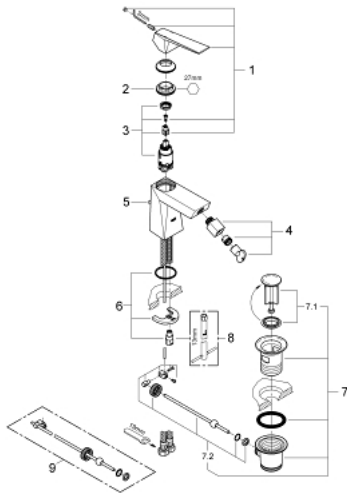

23 117 AL0 ALLURE BRILLIANT SINGLE-LEVER BIDET MIXER M-SIZE

PRODUCT DESCRIPTION

- Colour: brushed hard graphite
- single hole installation
- GROHE SilkMove 28 mm ceramic cartridge
- temperature limiter
- GROHE LongLife finish
- GROHE FastFixation installation system
- ball-joint mousseur
- pop-up waste set 1 1/4"
- flexible connection hoses

23 117 AL0 ALLURE BRILLIANT SINGLE-LEVER BIDET MIXER M-SIZE

SELECT SPARE PART: , March 2018 – now

- 1: Lever (Spare part-nr. 46793AL0)
- 2: Fitting ring (Spare part-nr. 46715000)
- 3: Cartridge (Spare part-nr. 46580000)
- 4: Ball-joint aerator (Spare part-nr. 46791AL0)
- 5: Pop-up rod (Spare part-nr. 46787AL0)
- 6: Shank mounting kit (Spare part-nr. 46249000)
- 7: Pop-up waste set 1 1/4" (Spare part-nr. 28910AL0)
- 7.1: Plug (Spare part-nr. 07182AL0)
- 7.2: Eccentric rod (Spare part-nr. 07052000)
- 8: Mounting wrench (Spare part-nr. 19017000)*
- 9: Eccentric rod (Spare part-nr. 07341000)*