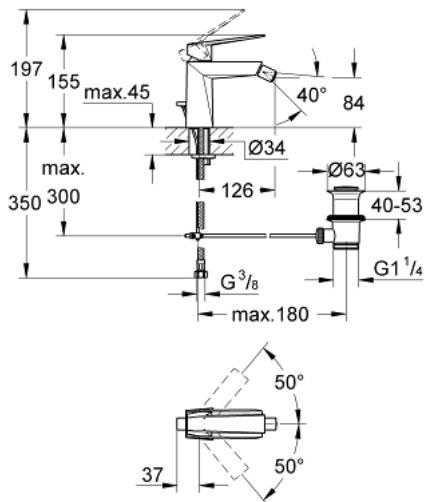

23 117 AL0 ALLURE BRILLIANT SINGLE-LEVER BIDET MIXER M-SIZE

PRODUCT DESCRIPTION

- Colour: brushed hard graphite
- single hole installation
- GROHE SilkMove 28 mm ceramic cartridge
- temperature limiter
- GROHE LongLife finish
- GROHE FastFixation installation system
- ball-joint mousseur
- pop-up waste set 1 1/4"
- flexible connection hoses

23 117 AL0 ALLURE BRILLIANT SINGLE-LEVER BIDET MIXER M-SIZE

SELECT SPARE PART: , March 2018 – now

- 1: Lever (Spare part-nr. 46793AL0)
- 2: Fitting ring (Spare part-nr. 46715000)
- 3: Cartridge (Spare part-nr. 46580000)
- 4: Ball-joint aerator (Spare part-nr. 46791AL0)
- 5: Pop-up rod (Spare part-nr. 46787AL0)
- 6: Shank mounting kit (Spare part-nr. 46249000)
- 7: Pop-up waste set 1 1/4" (Spare part-nr. 28910AL0)
- 7.1: Plug (Spare part-nr. 07182AL0)
- 7.2: Eccentric rod (Spare part-nr. 07052000)
- 8: Mounting wrench (Spare part-nr. 19017000)*
- 9: Eccentric rod (Spare part-nr. 07341000)*