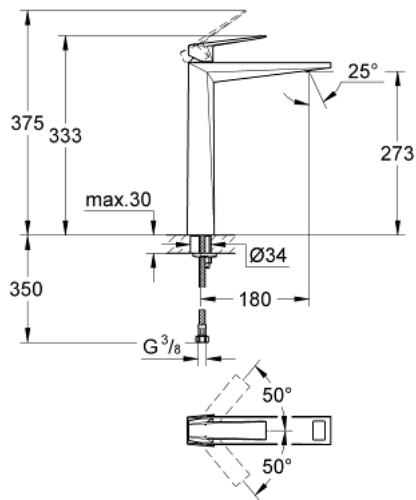

23 114 AL0 ALLURE BRILLIANT SINGLE-LEVER BASIN MIXER 1/2" XL-SIZE

PRODUCT DESCRIPTION

- Colour: brushed hard graphite
- single hole installation
- for free-standing basins
- GROHE SilkMove 28 mm ceramic cartridge
- temperature limiter
- GROHE LongLife finish
- GROHE FastFixation installation system
- GROHE EcoJoy 5.0 l/min. flow limiter
- spout with integrated mousseur
- smooth body
- flexible connection hoses
- min. recommended pressure 1.0 bar

23 114 AL0 **ALLURE BRILLIANT SINGLE-LEVER BASIN MIXER 1/2"**
XL-SIZE

SELECT SPARE PART: , July 2015 – now

- 1: Lever (Spare part-nr. 46793AL0)
- 2: Cartridge (Spare part-nr. 46580000)
- 3: Fitting ring (Spare part-nr. 46715000)
- 4: Race (Spare part-nr. 46794AL0)
- 5: Shank mounting kit (Spare part-nr. 46249000)
- 6: Mounting wrench (Spare part-nr. 19017000)*