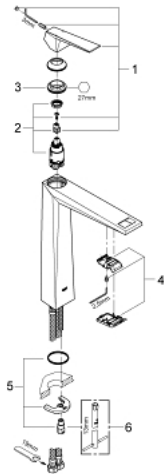

23 114 AL0 ALLURE BRILLIANT SINGLE-LEVER BASIN MIXER 1/2" XL-SIZE

PRODUCT DESCRIPTION

- Colour: brushed hard graphite
- single hole installation
- for free-standing basins
- GROHE SilkMove 28 mm ceramic cartridge
- temperature limiter
- GROHE LongLife finish
- GROHE FastFixation installation system
- GROHE EcoJoy 5.0 l/min. flow limiter
- spout with integrated mousseur
- smooth body
- flexible connection hoses
- min. recommended pressure 1.0 bar

23 114 AL0 **ALLURE BRILLIANT SINGLE-LEVER BASIN MIXER 1/2"**
XL-SIZE

SELECT SPARE PART: , July 2015 – now

- 1: Lever (Spare part-nr. 46793AL0)
- 2: Cartridge (Spare part-nr. 46580000)
- 3: Fitting ring (Spare part-nr. 46715000)
- 4: Race (Spare part-nr. 46794AL0)
- 5: Shank mounting kit (Spare part-nr. 46249000)
- 6: Mounting wrench (Spare part-nr. 19017000)*