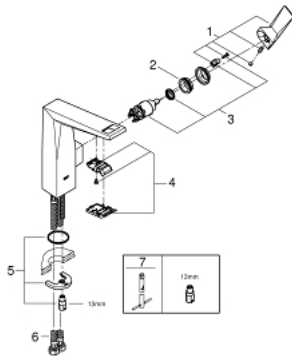

23 112 AL0 ALLURE BRILLIANT SINGLE-LEVER BASIN MIXER 1/2" L-SIZE

PRODUCT DESCRIPTION

- Colour: brushed hard graphite
- single hole installation
- GROHE SilkMove 28 mm ceramic cartridge
- temperature limiter
- GROHE LongLife finish
- GROHE EcoJoy 5.0 l/min. flow limiter
- GROHE FastFixation installation system
- spout with integrated mousseur
- smooth body
- flexible connection hoses
- min. recommended pressure 1.0 bar

23 112 AL0 ALLURE BRILLIANT SINGLE-LEVER BASIN MIXER 1/2" L-SIZE

SELECT SPARE PART: , March 2018 – now

- 1: Lever (Spare part-nr. 46792AL0)
 - 2: Fitting ring (Spare part-nr. 07419000)
 - 3: Cartridge (Spare part-nr. 46580000)
 - 4: Race (Spare part-nr. 46794AL0)
 - 5: Shank mounting kit (Spare part-nr. 46249000)
 - 6: Connection hose (Spare part-nr. 46255000)
 - 7: Mounting wrench (Spare part-nr. 19017000)*
- * Optional accessories