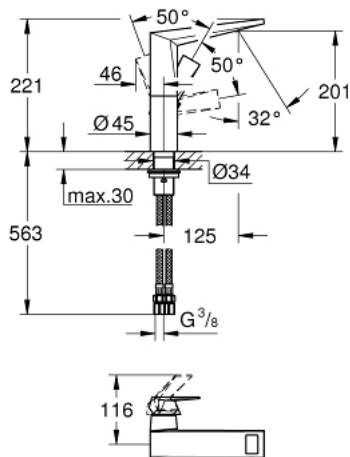

23 112 AL0 ALLURE BRILLIANT SINGLE-LEVER BASIN MIXER 1/2" L-SIZE

PRODUCT DESCRIPTION

- Colour: brushed hard graphite
- single hole installation
- GROHE SilkMove 28 mm ceramic cartridge
- temperature limiter
- GROHE LongLife finish
- GROHE EcoJoy 5.0 l/min. flow limiter
- GROHE FastFixation installation system
- spout with integrated mousseur
- smooth body
- flexible connection hoses
- min. recommended pressure 1.0 bar

23 112 AL0 ALLURE BRILLIANT SINGLE-LEVER BASIN MIXER 1/2" L-SIZE

SELECT SPARE PART: , March 2018 – now

- 1: Lever (Spare part-nr. 46792AL0)
 - 2: Fitting ring (Spare part-nr. 07419000)
 - 3: Cartridge (Spare part-nr. 46580000)
 - 4: Race (Spare part-nr. 46794AL0)
 - 5: Shank mounting kit (Spare part-nr. 46249000)
 - 6: Connection hose (Spare part-nr. 46255000)
 - 7: Mounting wrench (Spare part-nr. 19017000)*
- * Optional accessories