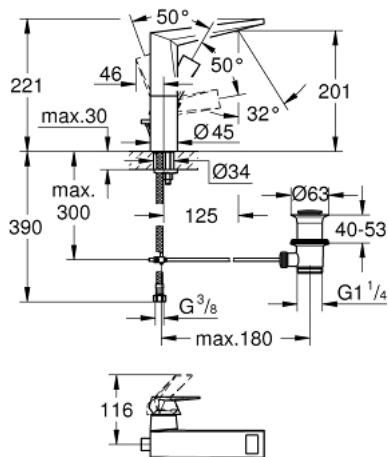

## 23 109 AL0 ALLURE BRILLIANT SINGLE-LEVER BASIN MIXER 1/2" L-SIZE

### PRODUCT DESCRIPTION

- Colour: brushed hard graphite
- single hole installation
- GROHE SilkMove 28 mm ceramic cartridge
- temperature limiter
- GROHE LongLife finish
- GROHE EcoJoy 5.0 l/min. flow limiter
- GROHE FastFixation installation system
- spout with integrated mousseur
- pop-up waste set 1 1/4"
- flexible connection hoses
- min. recommended pressure 1.0 bar

23 109 AL0 **ALLURE BRILLIANT SINGLE-LEVER BASIN MIXER 1/2"**  
**L-SIZE**

**SELECT SPARE PART:** , December 2019 – now

- 1: Lever (Spare part-nr. 46792AL0)
- 2: Fitting ring (Spare part-nr. 07419000)
- 3: Cartridge (Spare part-nr. 46963000)
- 4: Shield (Spare part-nr. 46581AL0)
- 5: Race (Spare part-nr. 46794AL0)
- 6: Pop-up rod (Spare part-nr. 46787AL0)
- 7: Shank fastening assembly (Spare part-nr. 48384000)
- 8: Pop-up waste set 1 1/4" (Spare part-nr. 28910AL0)
- 8.1: Plug (Spare part-nr. 07182AL0)
- 8.2: Eccentric rod (Spare part-nr. 07052000)
- 9: Eccentric rod (Spare part-nr. 07341000)\*