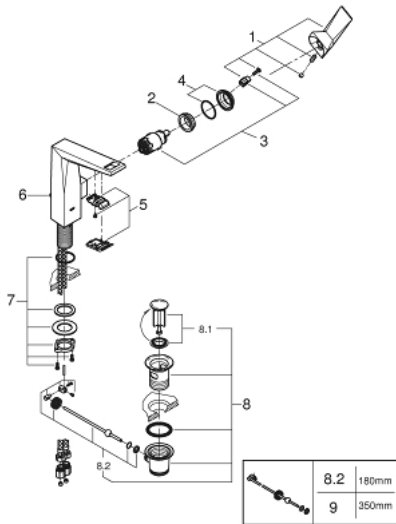

## 23 109 AL0 ALLURE BRILLIANT SINGLE-LEVER BASIN MIXER 1/2" L-SIZE

### PRODUCT DESCRIPTION

- Colour: brushed hard graphite
- single hole installation
- GROHE SilkMove 28 mm ceramic cartridge
- temperature limiter
- GROHE LongLife finish
- GROHE EcoJoy 5.0 l/min. flow limiter
- GROHE FastFixation installation system
- spout with integrated mousseur
- pop-up waste set 1 1/4"
- flexible connection hoses
- min. recommended pressure 1.0 bar

23 109 AL0 **ALLURE BRILLIANT SINGLE-LEVER BASIN MIXER 1/2"**  
**L-SIZE**

**SELECT SPARE PART:** , December 2019 – now

- 1: Lever (Spare part-nr. 46792AL0)
- 2: Fitting ring (Spare part-nr. 07419000)
- 3: Cartridge (Spare part-nr. 46963000)
- 4: Shield (Spare part-nr. 46581AL0)
- 5: Race (Spare part-nr. 46794AL0)
- 6: Pop-up rod (Spare part-nr. 46787AL0)
- 7: Shank fastening assembly (Spare part-nr. 48384000)
- 8: Pop-up waste set 1 1/4" (Spare part-nr. 28910AL0)
- 8.1: Plug (Spare part-nr. 07182AL0)
- 8.2: Eccentric rod (Spare part-nr. 07052000)
- 9: Eccentric rod (Spare part-nr. 07341000)\*